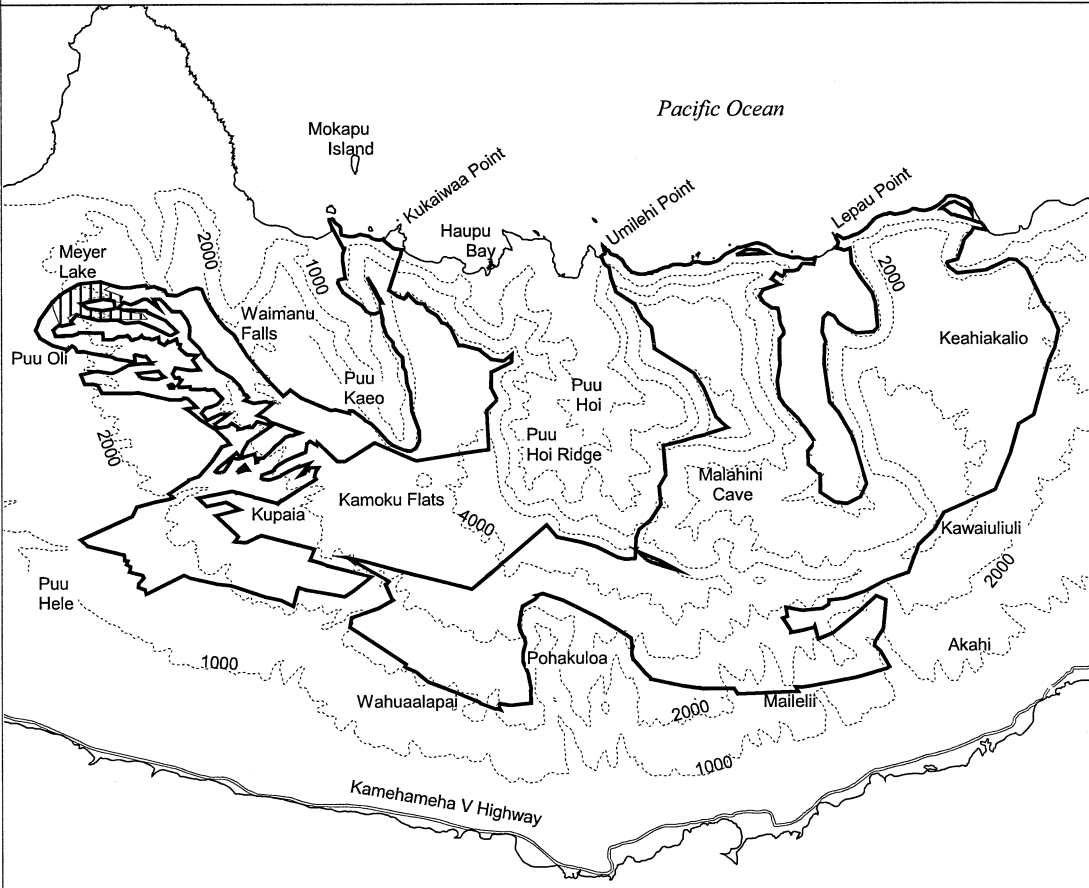

Map 58 Unit 6 - *Melicope mucronulata*

-  Critical Habitat Unit 6
-  Critical Habitat for *Melicope mucronulata*
-  Elevation (1,000-ft. contours)
-  Major Road
-  Coastline

0 1 2 Miles

0 1 2 Kilometers