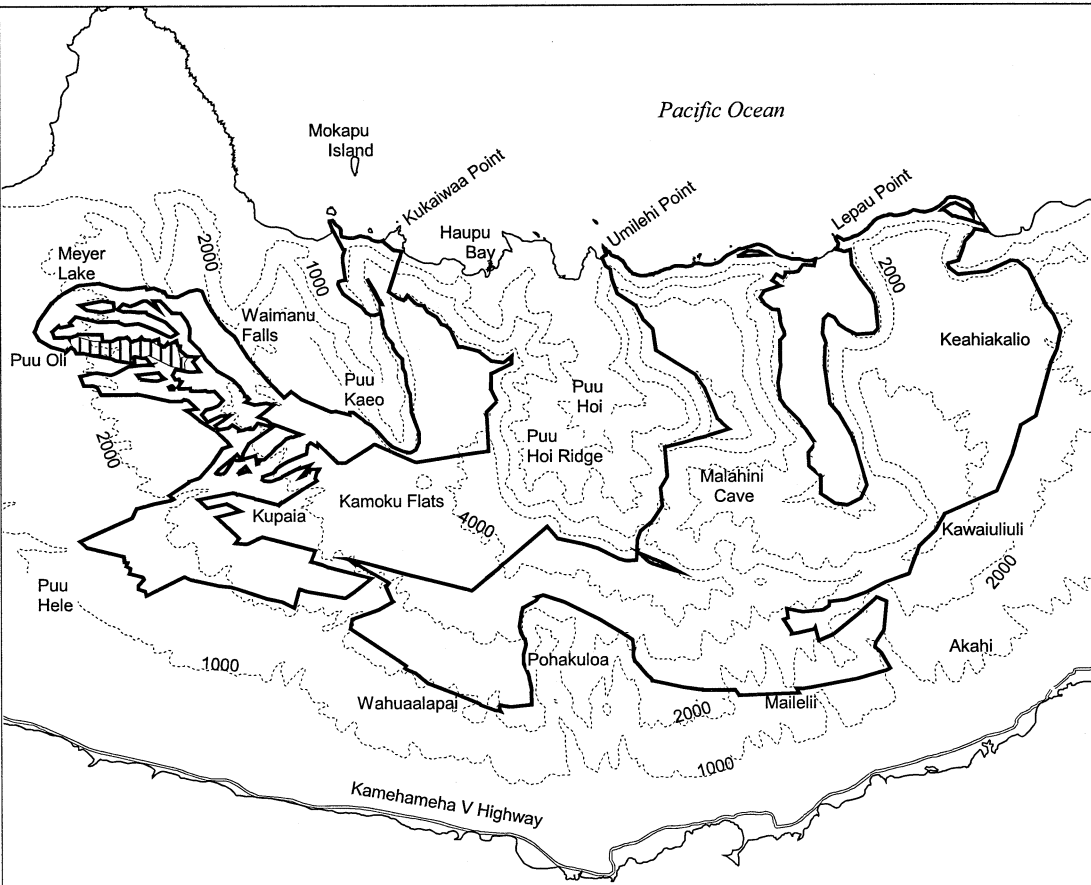

# Map 59 Unit 6 - *Melicope mucronulata-b*

-  Critical Habitat Unit 6
-  Critical Habitat for *Melicope mucronulata-b*
-  Elevation (1,000-ft. contours)
-  Major Road
-  Coastline