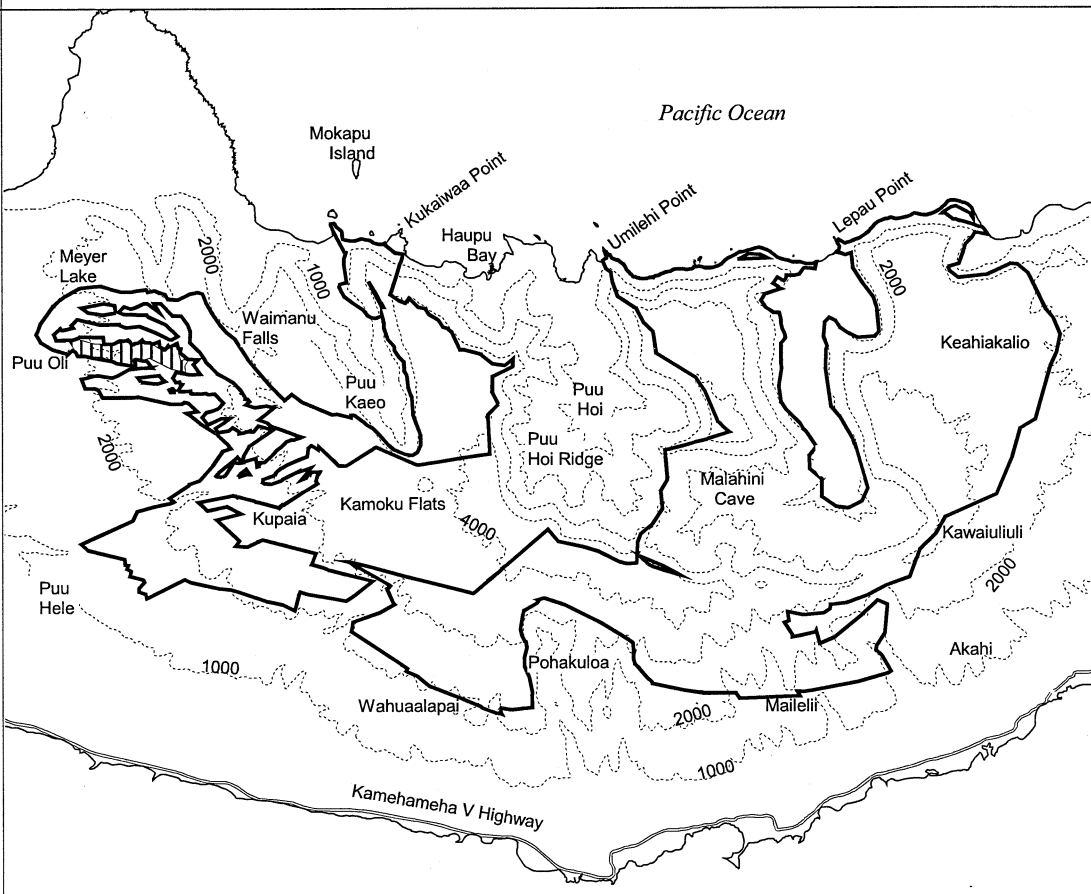

Map 60 Unit 6 - *Melicope mucronulata-b*

-  Critical Habitat Unit 6
-  Critical Habitat for *Melicope mucronulata-b*
-  Elevation (1,000-ft. contours)
-  Major Road
-  Coastline