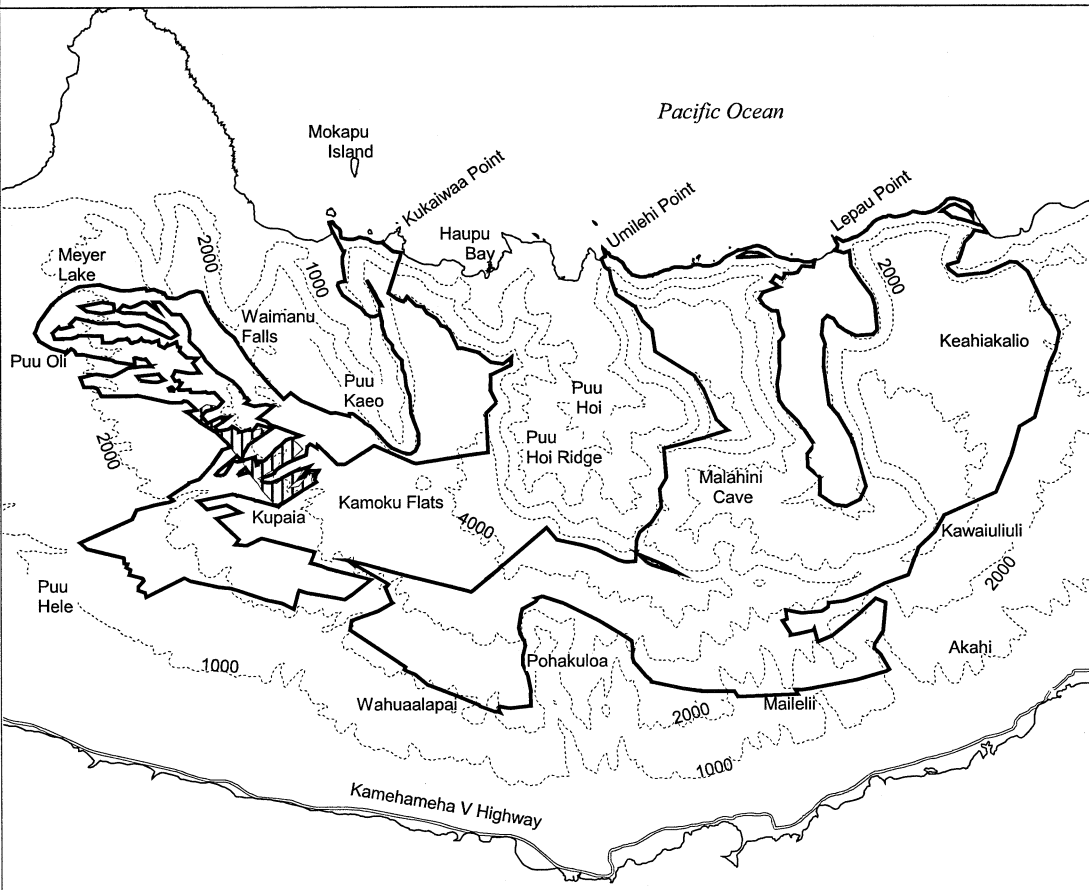

# Map 61 Unit 6 - *Melicope mucronulata*

-  Critical Habitat Unit 6
-  Critical Habitat for *Melicope mucronulata*
-  Elevation (1,000-ft. contours)
-  Major Road
-  Coastline