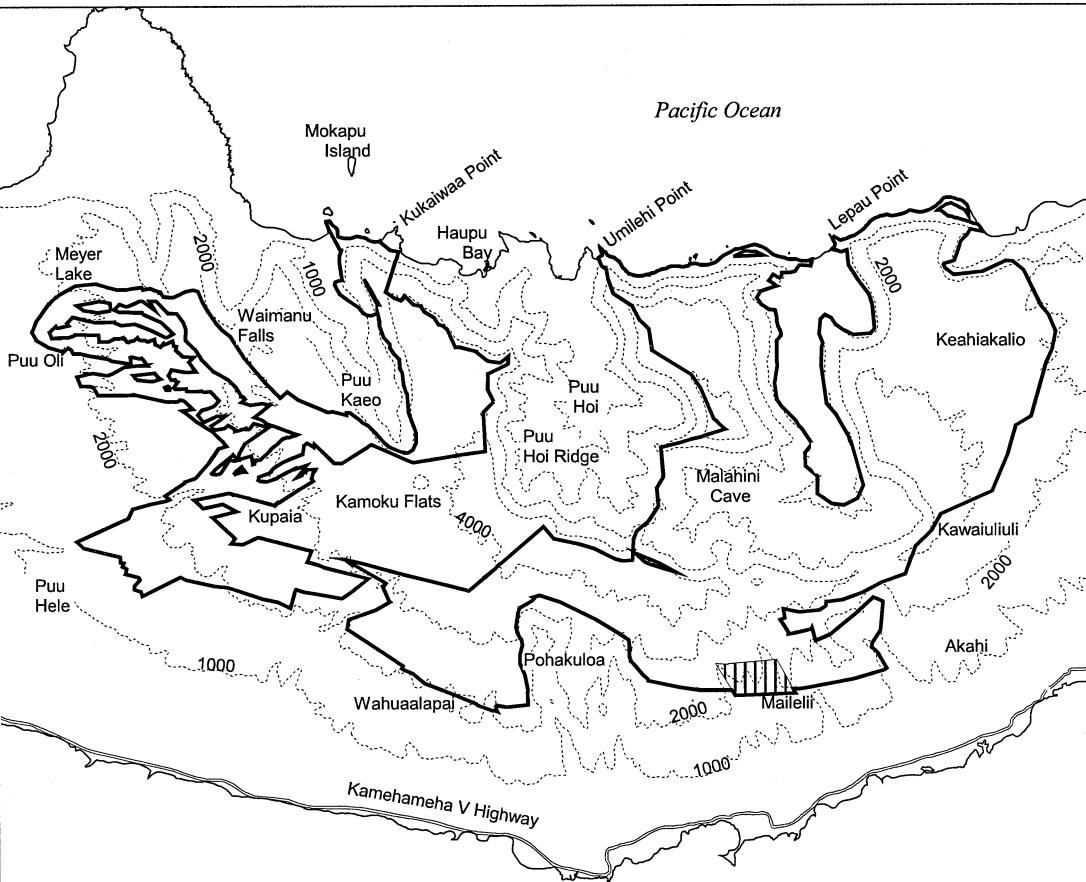

# Map 62 Unit 6 - *Melicope mucronulata-e*

-  Critical Habitat Unit 6
-  Critical Habitat for *Melicope mucronulata-e*
-  Elevation (1,000-ft. contours)
-  Major Road
-  Coastline

0 1 2 Miles

0 1 2 Kilometers