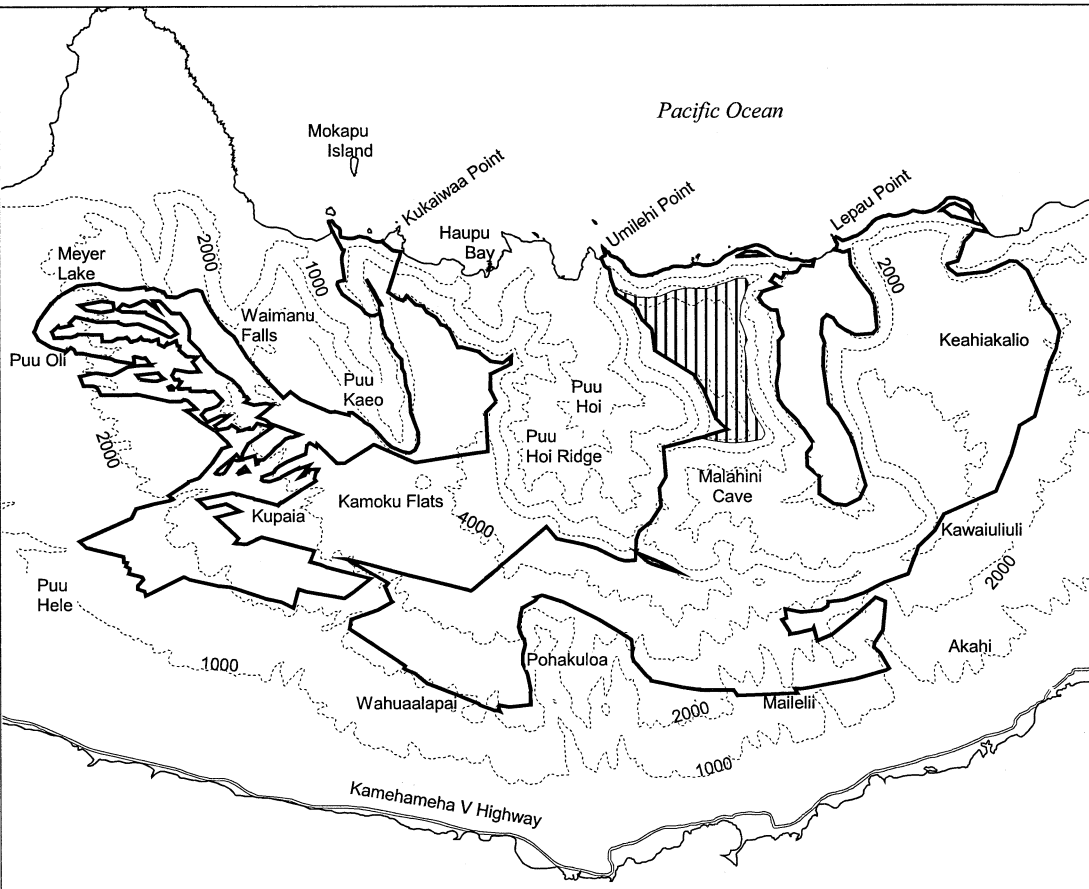

# Map 63 Unit 6 - *Melicope reflexa-a*

 Critical Habitat Unit 6

 Critical Habitat for *Melicope reflexa-a*

 Elevation (1,000-ft. contours)

 Major Road

 Coastline

0 1 2 Miles

0 1 2 Kilometers