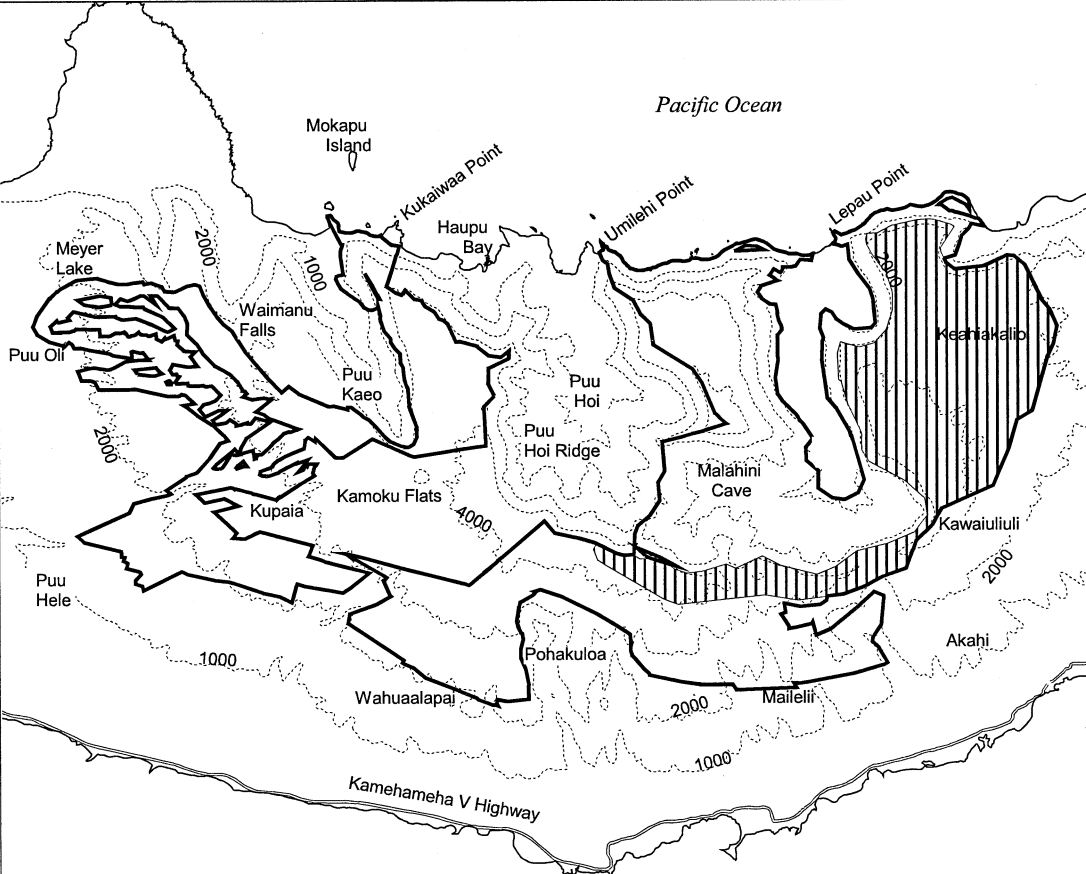

Map 64 Unit 6 - *Melicope reflexa-b*

-  Critical Habitat Unit 6
-  Critical Habitat for *Melicope reflexa-b*
-  Elevation (1,000-ft. contours)
-  Major Road
-  Coastline