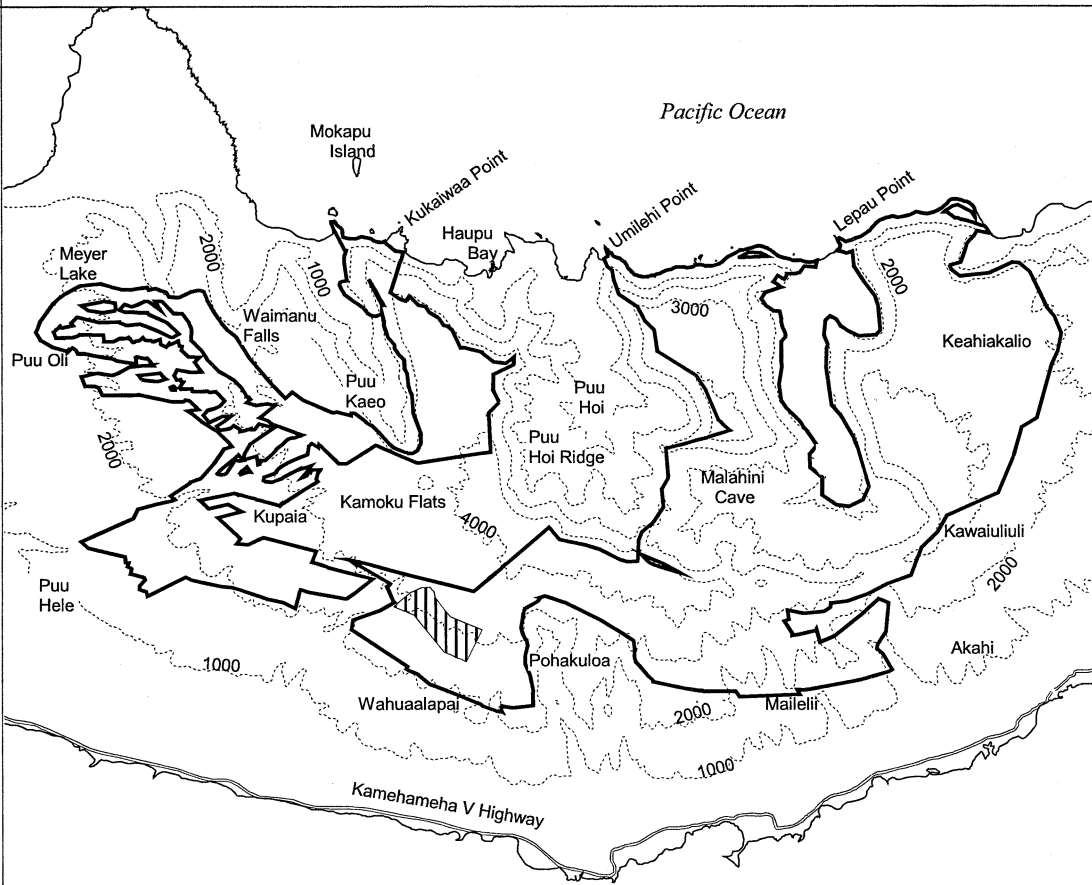

Map 65 Unit 6 - *Neraudia sericea-a*

-  Critical Habitat Unit 6
-  Critical Habitat for *Neraudia sericea-a*
-  Elevation (1,000-ft. contours)
-  Major Road
-  Coastline

0 1 2 Miles

0 1 2 Kilometers