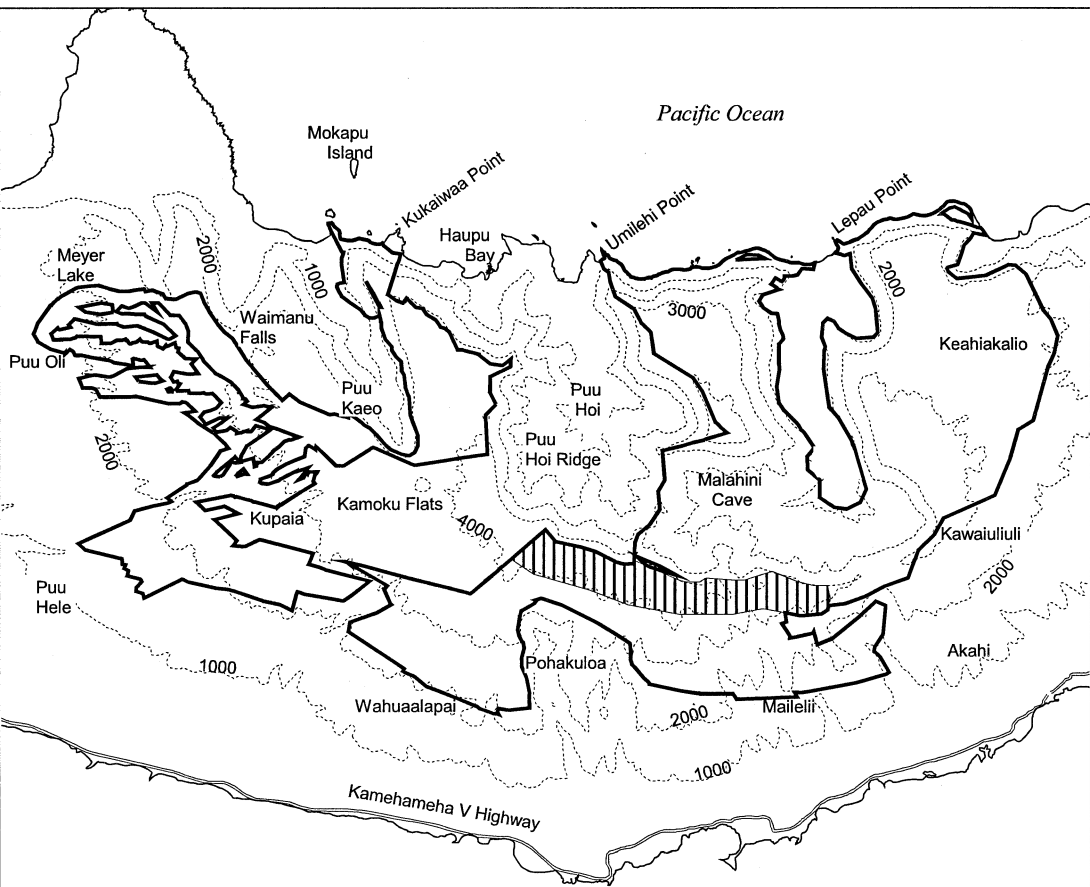

# Map 69 Unit 6 - *Phyllostegia mannii-b*

-  Critical Habitat Unit 6
-  Critical Habitat for *Phyllostegia mannii-b*
-  Elevation (1,000-ft. contours)
-  Major Road
-  Coastline