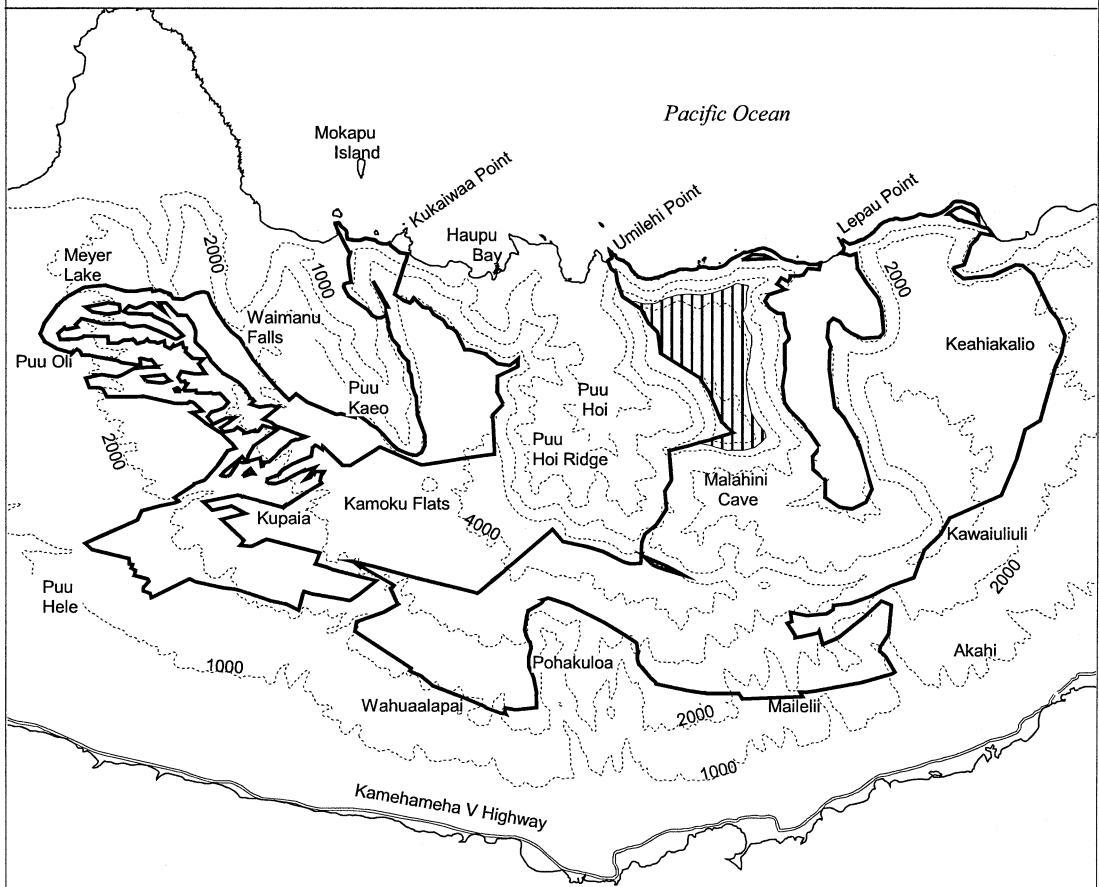

# Map 70 Unit 6 - *Phyllostegia mannii-c*

 Critical Habitat Unit 6

 Critical Habitat for  
*Phyllostegia mannii-c*

 Elevation (1,000-ft. contours)

 Major Road

 Coastline

0 1 2 Miles

0 1 2 Kilometers