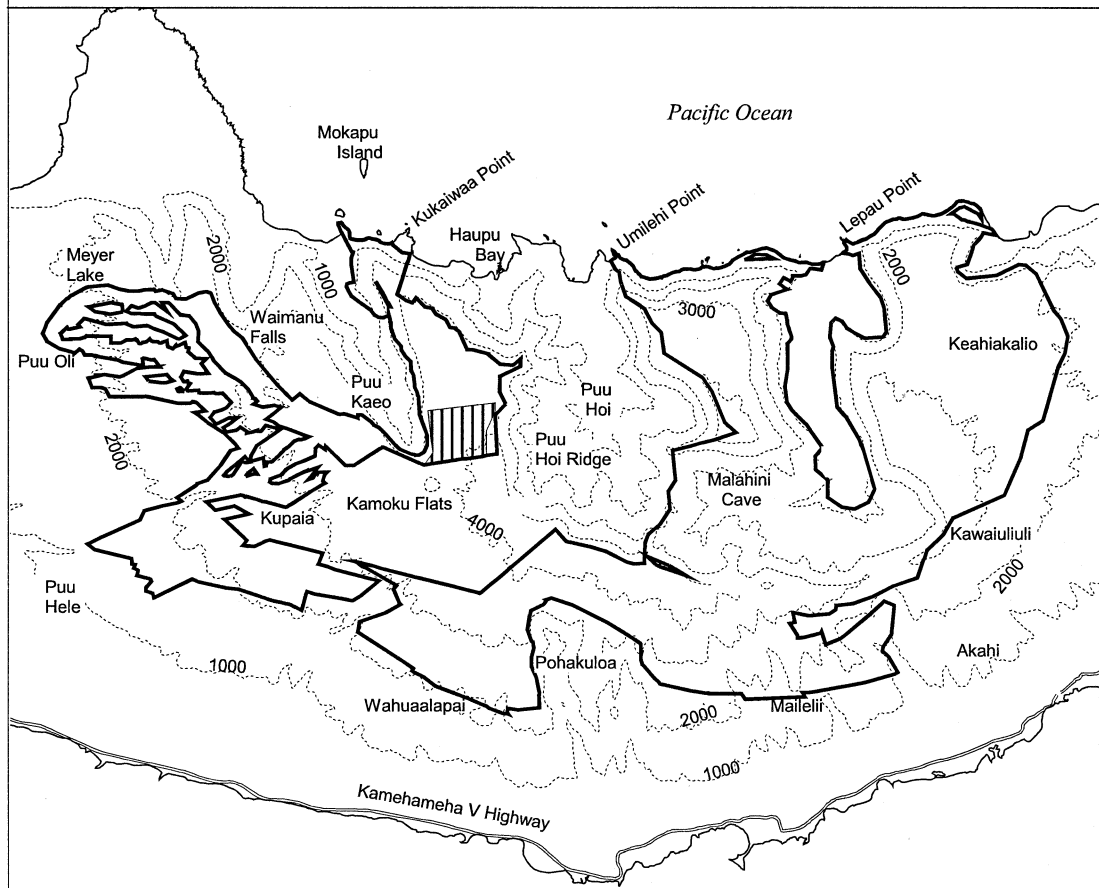

Map 75 Unit 6 - *Schiedea nuttallii-a*

-  Critical Habitat Unit 6
-  Critical Habitat for *Schiedea nuttallii-a*
-  Elevation (1,000-ft. contours)
-  Major Road
-  Coastline