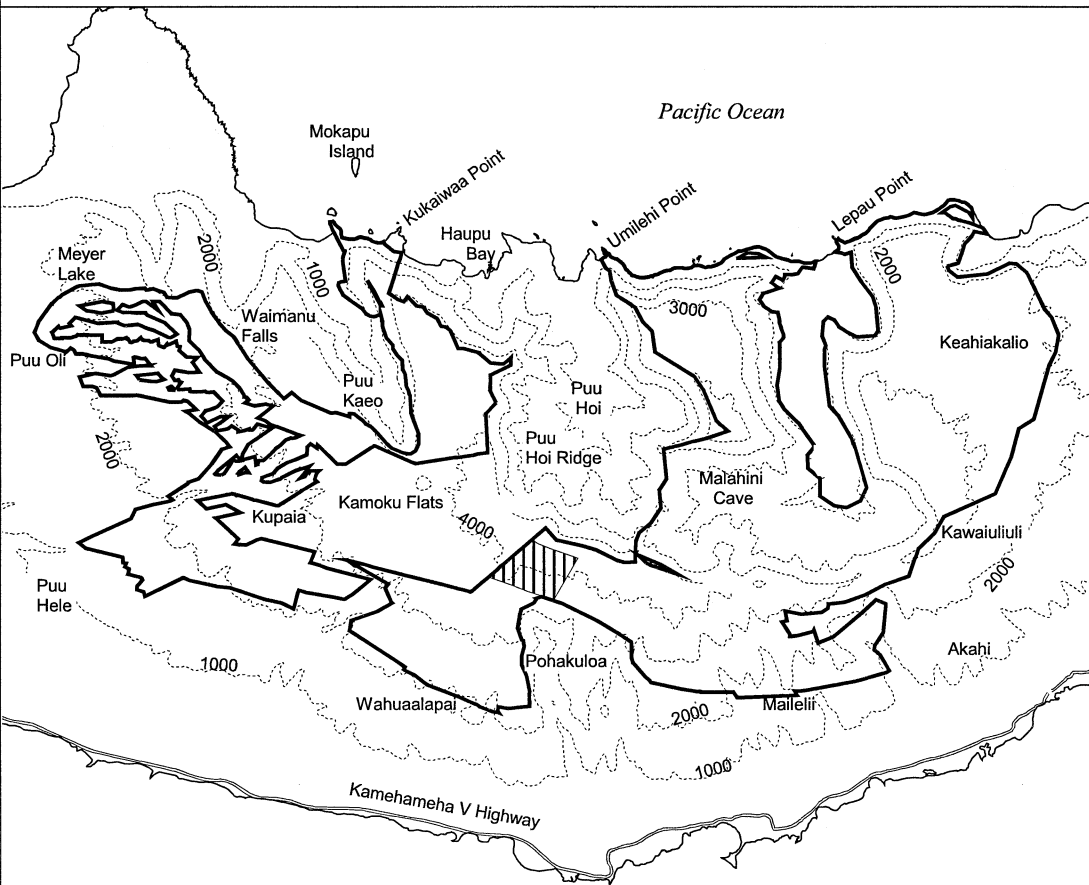

Map 76 Unit 6 - *Schiedea nuttallii-b*

 Critical Habitat Unit 6

 Critical Habitat for *Schiedea nuttallii-b*

 Elevation (1,000-ft. contours)

 Major Road

 Coastline

0 1 2 Miles

0 1 2 Kilometers