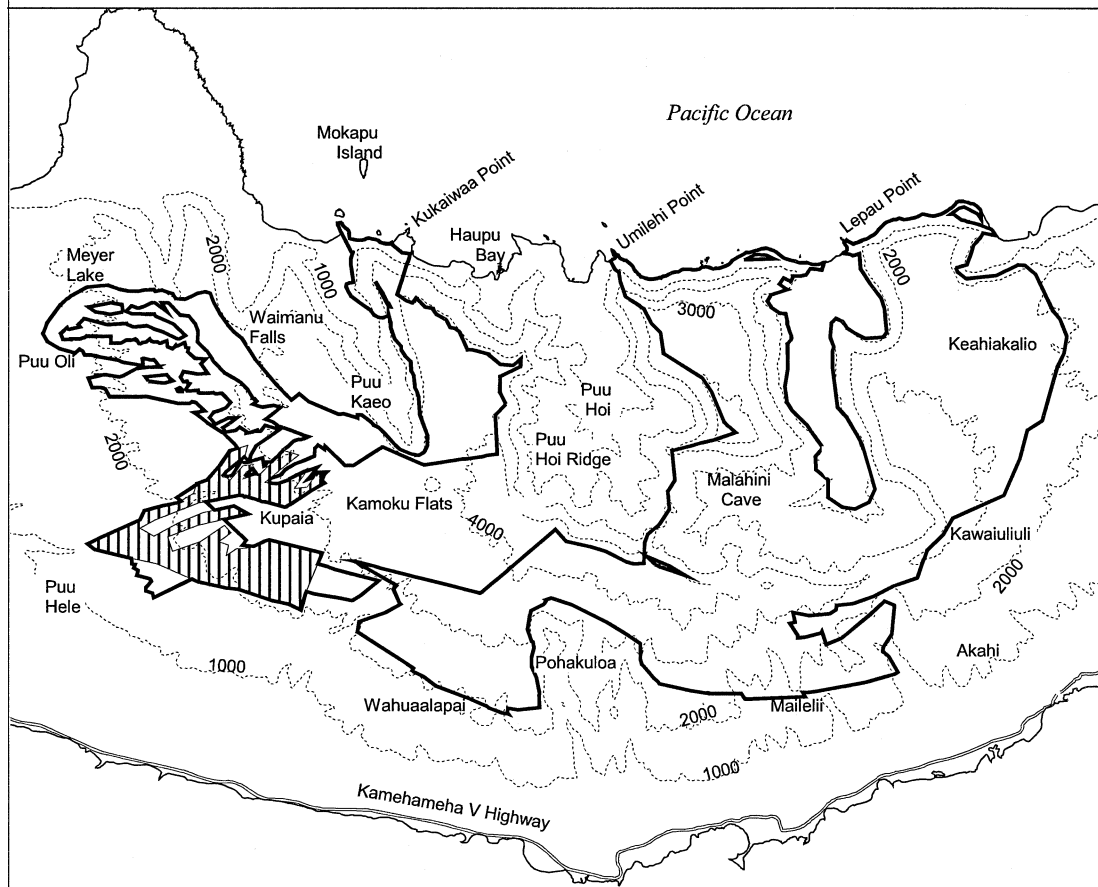

Map 77 Unit 6 - *Schiedea sarmentosa-a*

-  Critical Habitat Unit 6
-  Critical Habitat for *Schiedea sarmentosa-a*
-  Elevation (1,000-ft. contours)
-  Major Road
-  Coastline

0 1 2 Miles

0 1 2 Kilometers