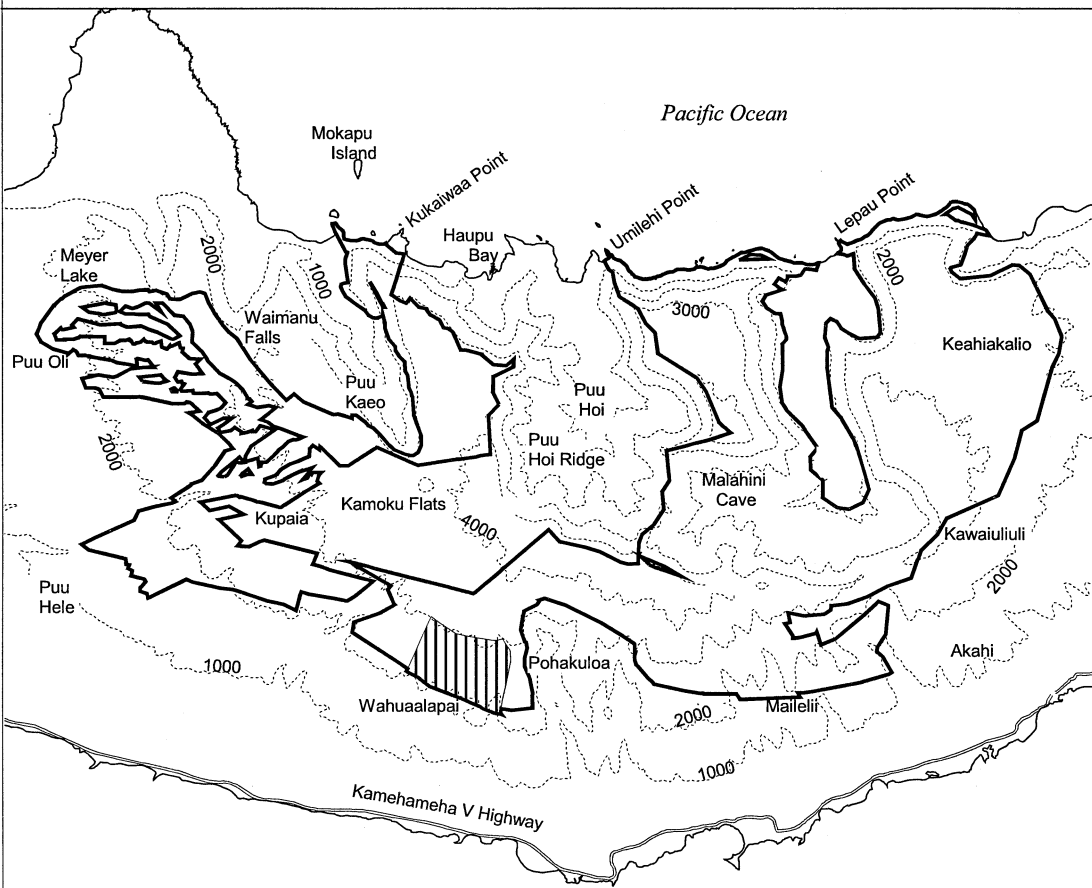

Map 78 Unit 6 - *Schiedea sarmentosa*-b

 Critical Habitat Unit 6

 Critical Habitat for
Schiedea sarmentosa-b

 Elevation (1,000-ft. contours)

 Major Road

 Coastline

0 1 2 Miles

0 1 2 Kilometers