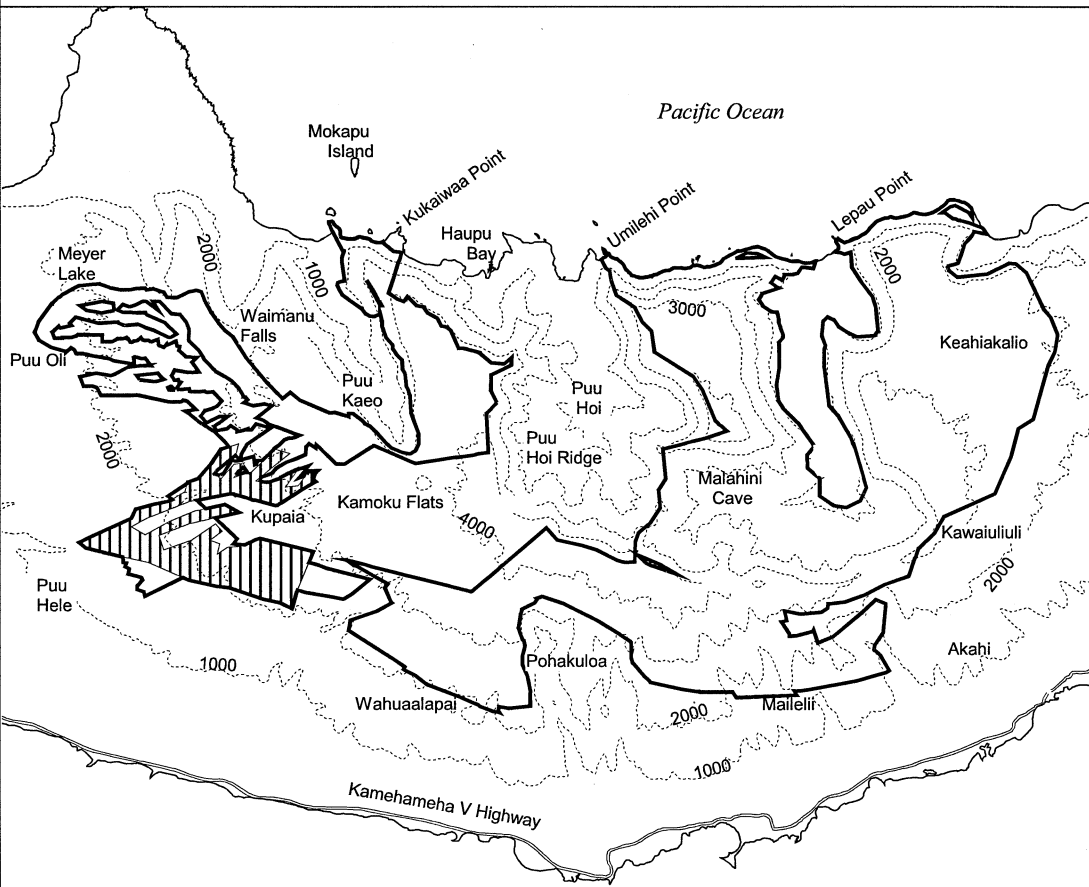

# Map 79 Unit 6 - *Silene alexandri-a*

 Critical Habitat Unit 6

 Critical Habitat for  
*Silene alexandri-a*

 Elevation (1,000-ft. contours)

 Major Road

 Coastline

0 1 2 Miles

0 1 2 Kilometers