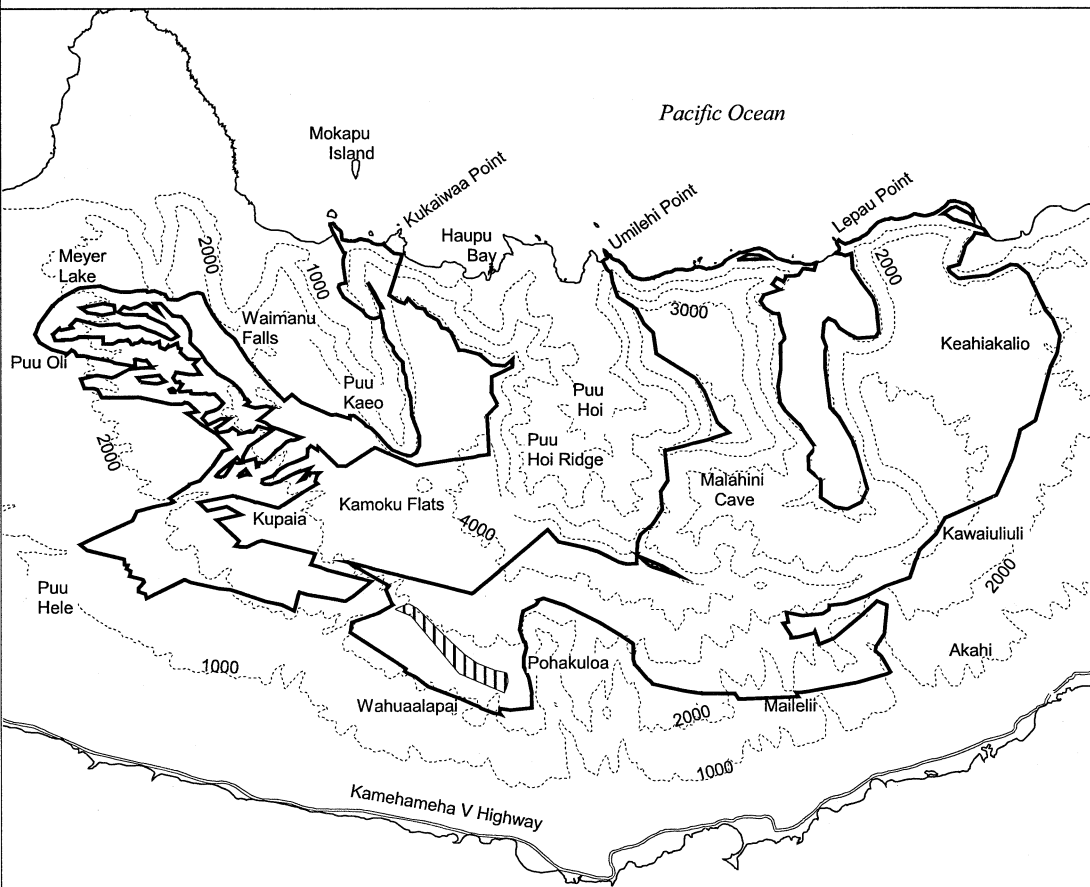

# Map 82 Unit 6 - *Spermolepis hawaiiensis-a*

-  Critical Habitat Unit 6
-  Critical Habitat for *Spermolepis hawaiiensis-a*
-  Elevation (1,000-ft. contours)
-  Major Road
-  Coastline