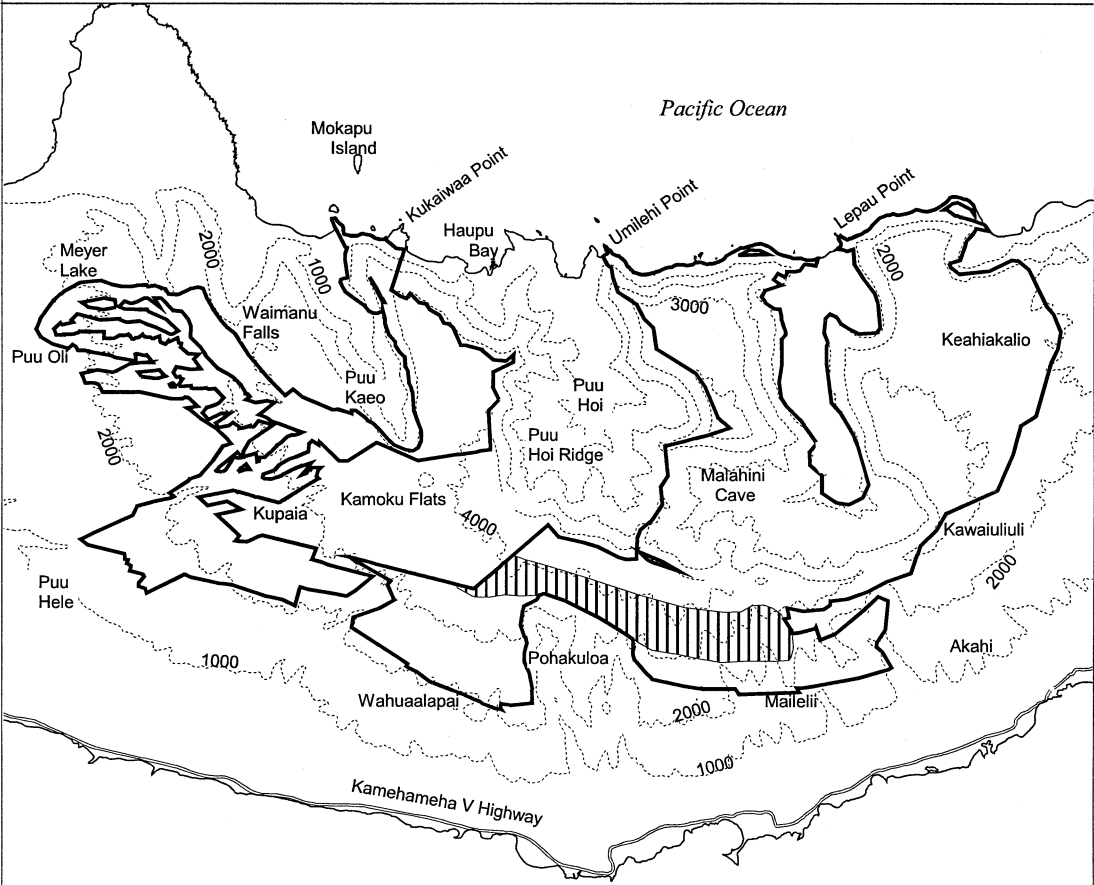

Map 83 Unit 6 - *Stenogyne bifida-a*

 Critical Habitat Unit 6

 Critical Habitat for *Stenogyne bifida-a*

 Elevation (1,000-ft. contours)

 Major Road

 Coastline

0 1 2 Miles

0 1 2 Kilometers