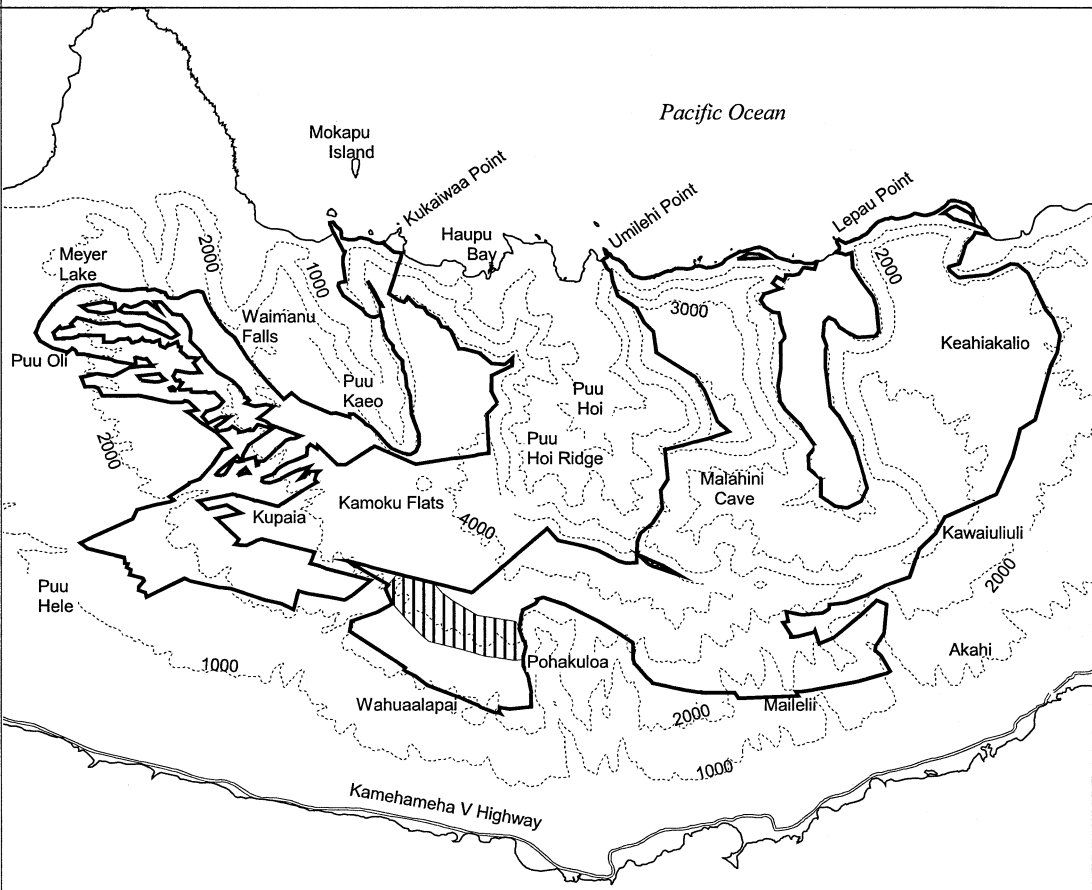

Map 84 Unit 6 - *Zanthoxylum hawaiiense-a*

-  Critical Habitat Unit 6
-  Critical Habitat for *Zanthoxylum hawaiiense-a*
-  Elevation (1,000-ft. contours)
-  Major Road
-  Coastline