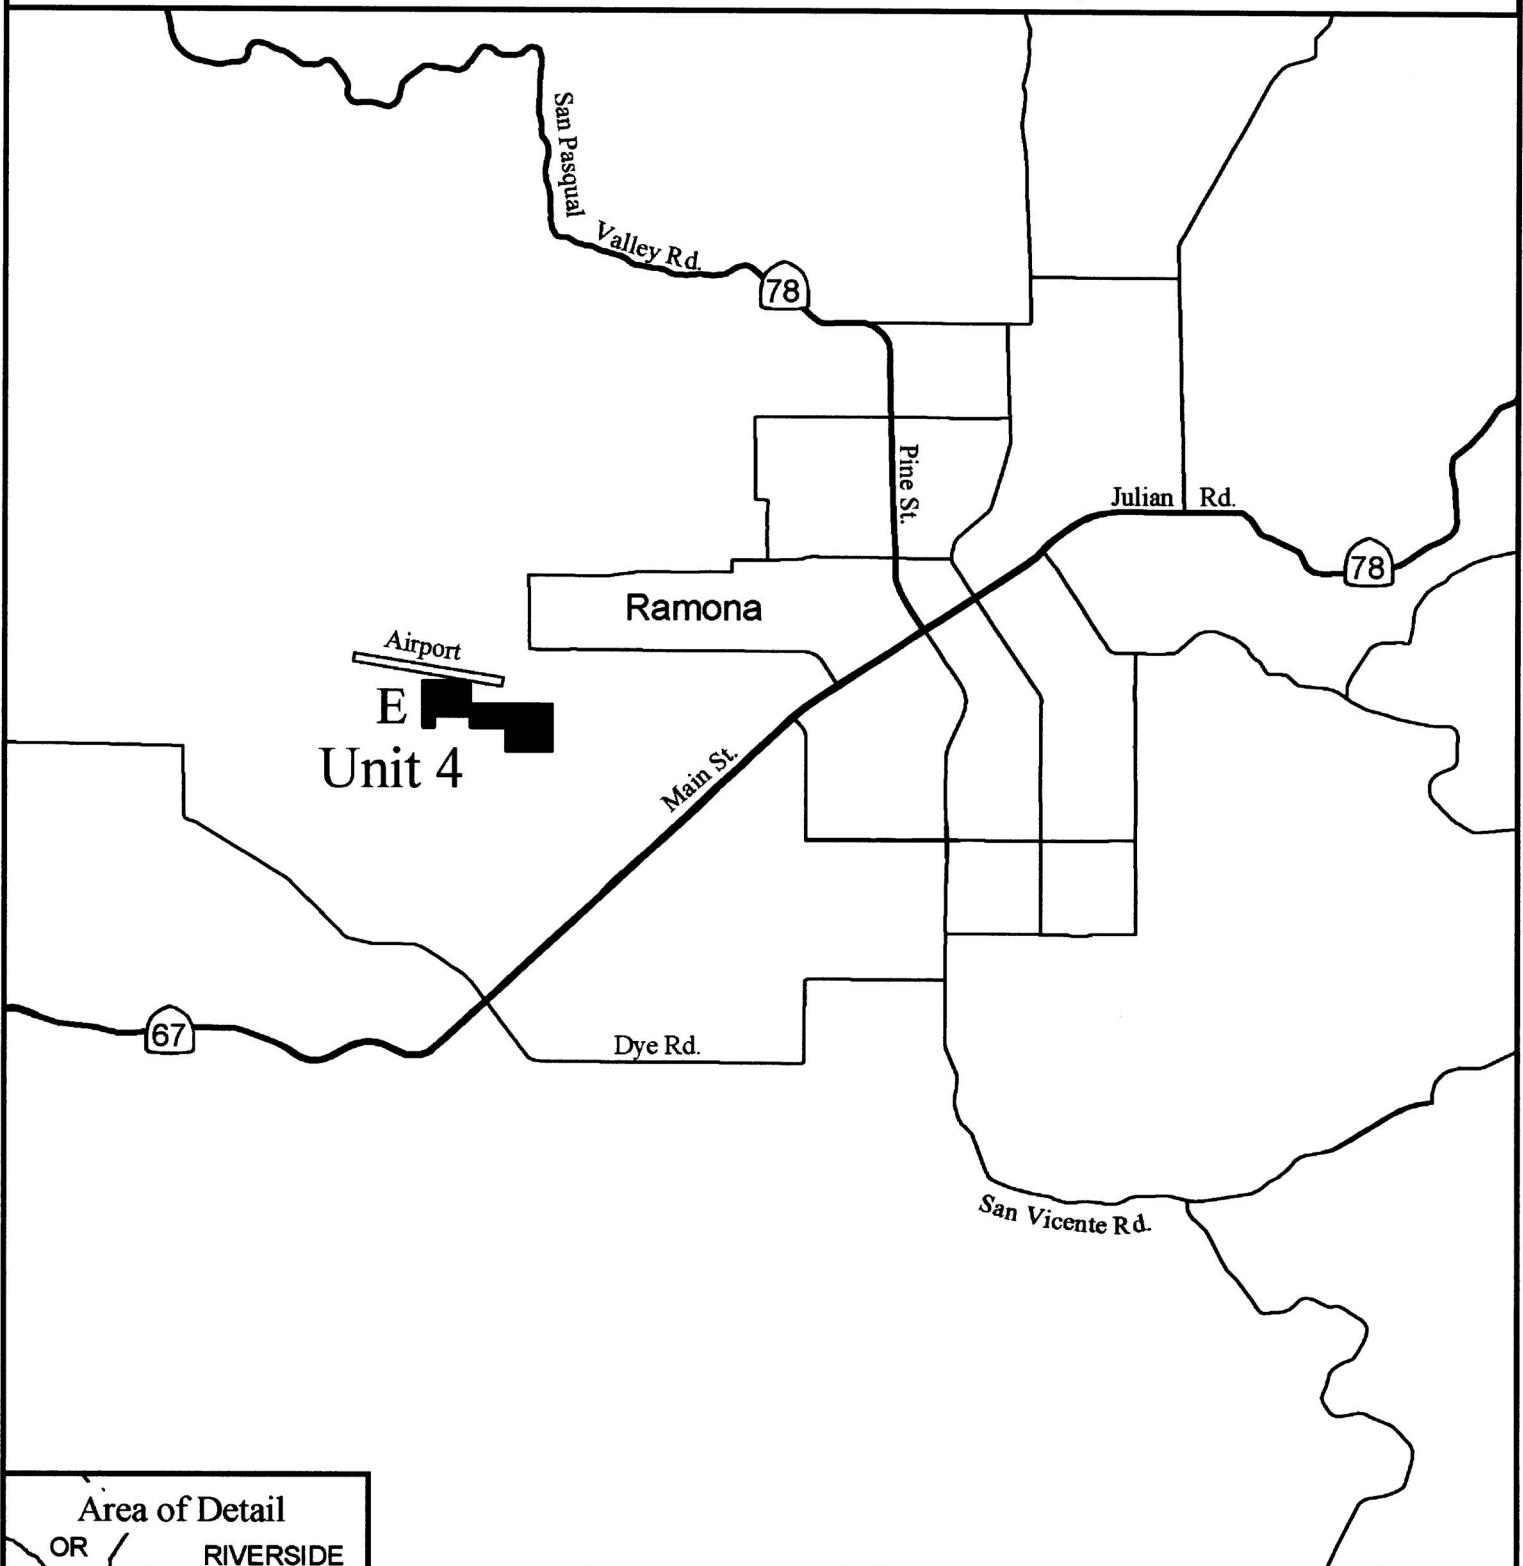

Navarretia fossalis (Spreading Navarretia) Final Critical Habitat

Unit 4, Subunit E, Inland Valleys, San Diego County, CA.

-  Final Critical Habitat
-  County Boundary
-  Highways and Roads