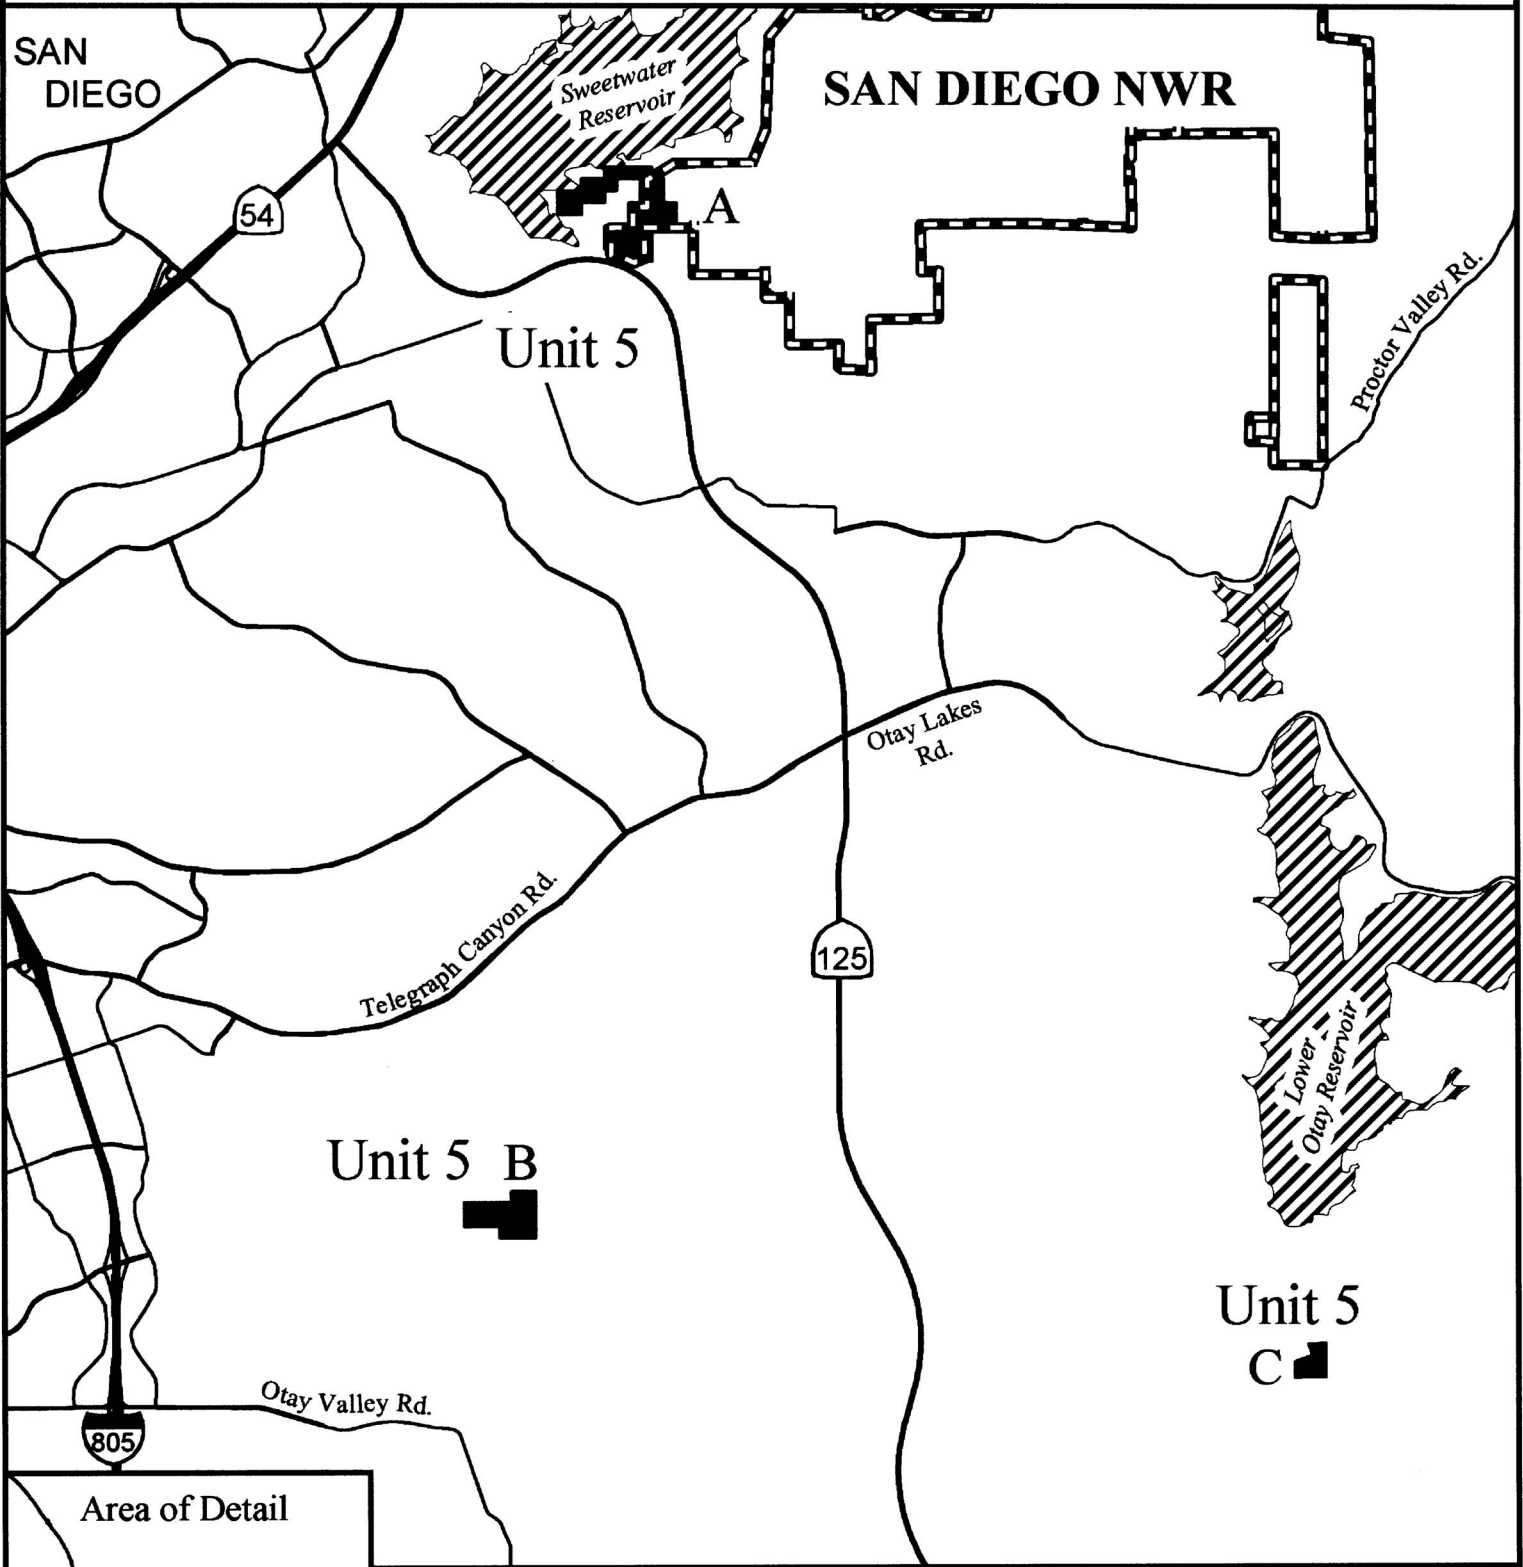

Navarretia fossalis (Spreading Navarretia) Final Critical Habitat Unit 5, Subunits A-C, Southern Coastal Mesas, San Diego County, CA.

	Final Critical Habitat	 0 1 2 Miles  0 1 2 3 Kilometers
	National Wildlife Refuge	
	Highways and Roads	