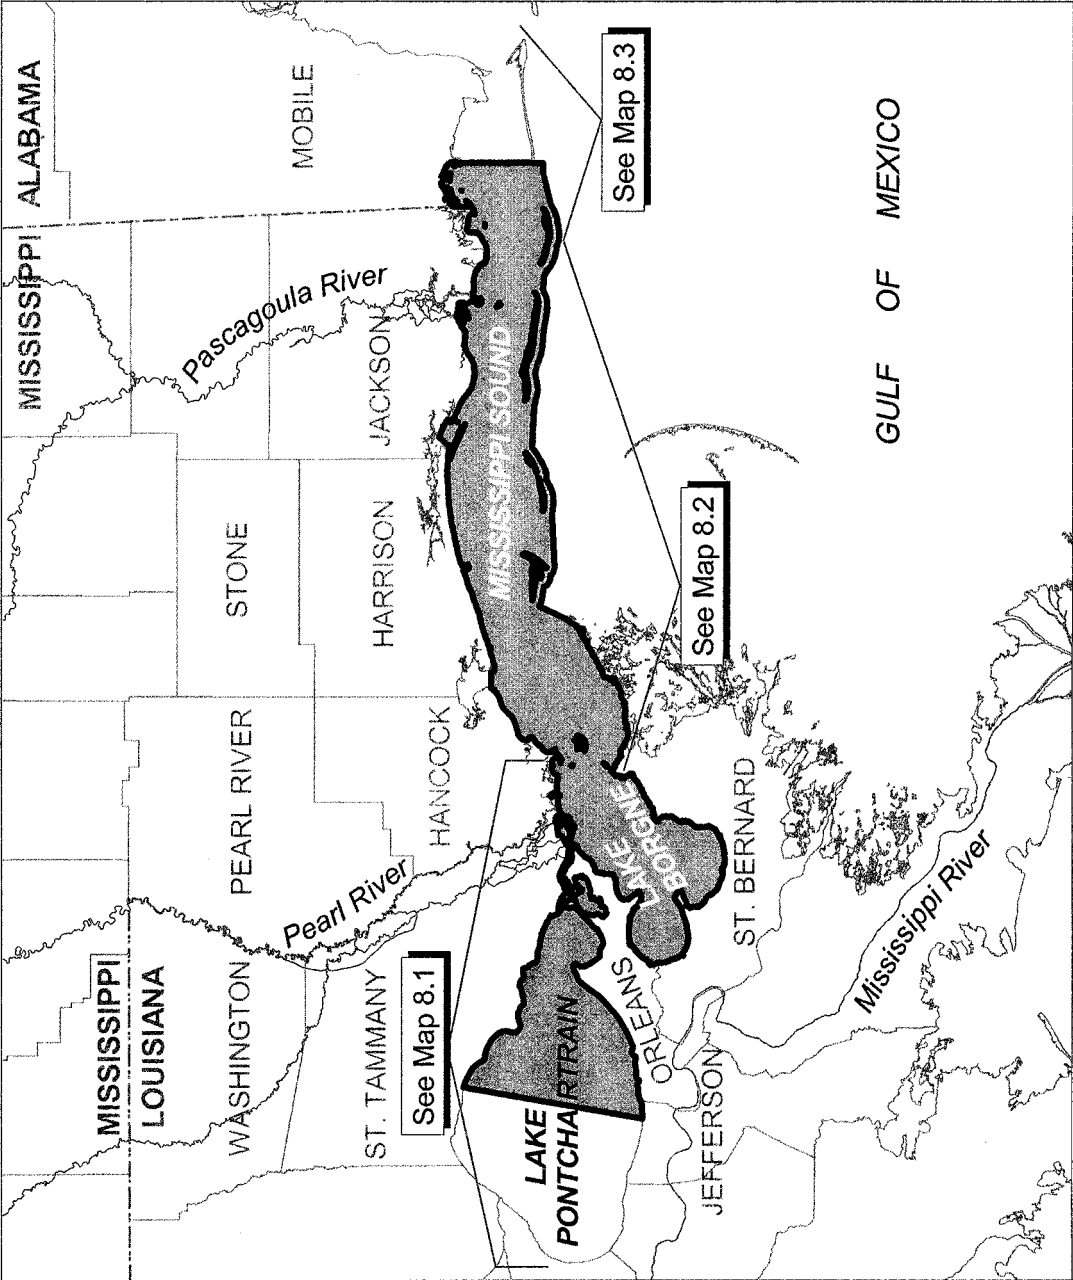

Unit 8

Lake Pontchartrain,
Lake St. Catherine,
the Rigolets, Little
Lake, Lake Borgne,
and Mississippi Sound
Critical Habitat Unit

Critical Habitat

Rivers

State Line

County Line

This map is provided only for illustrative purposes of Gulf sturgeon critical habitat. For the precise legal definition of critical habitat, please refer to the narrative unit descriptions.

90 Miles

60

30

0

30

60

90 Miles