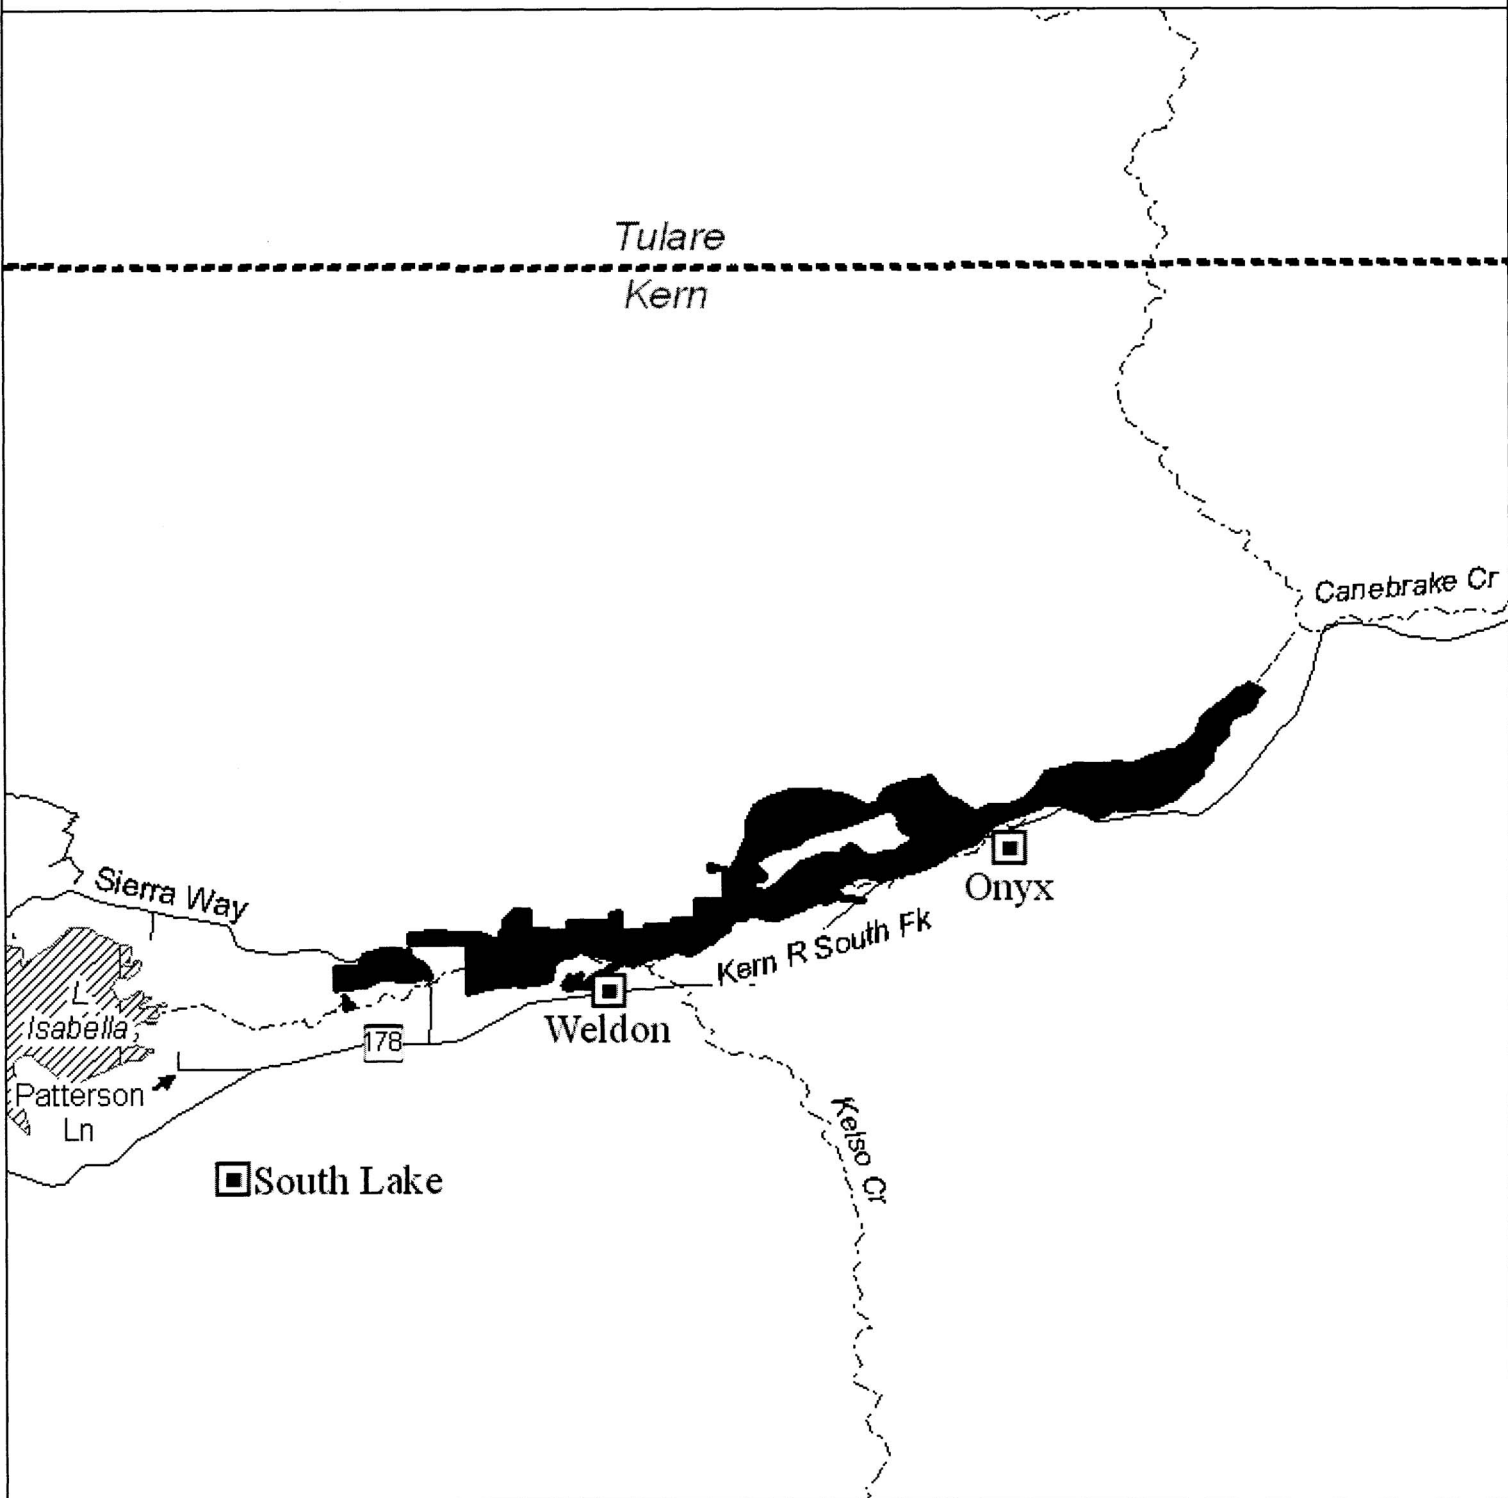

General Locations of Critical Habitat for the Southwestern Willow Flycatcher Kern Management Unit

-  Critical Habbit - 2005 - FINAL
-  Rivers
-  Lakes
-  Counties
-  Cities
-  Other Roads

<http://crithab.fws.gov>