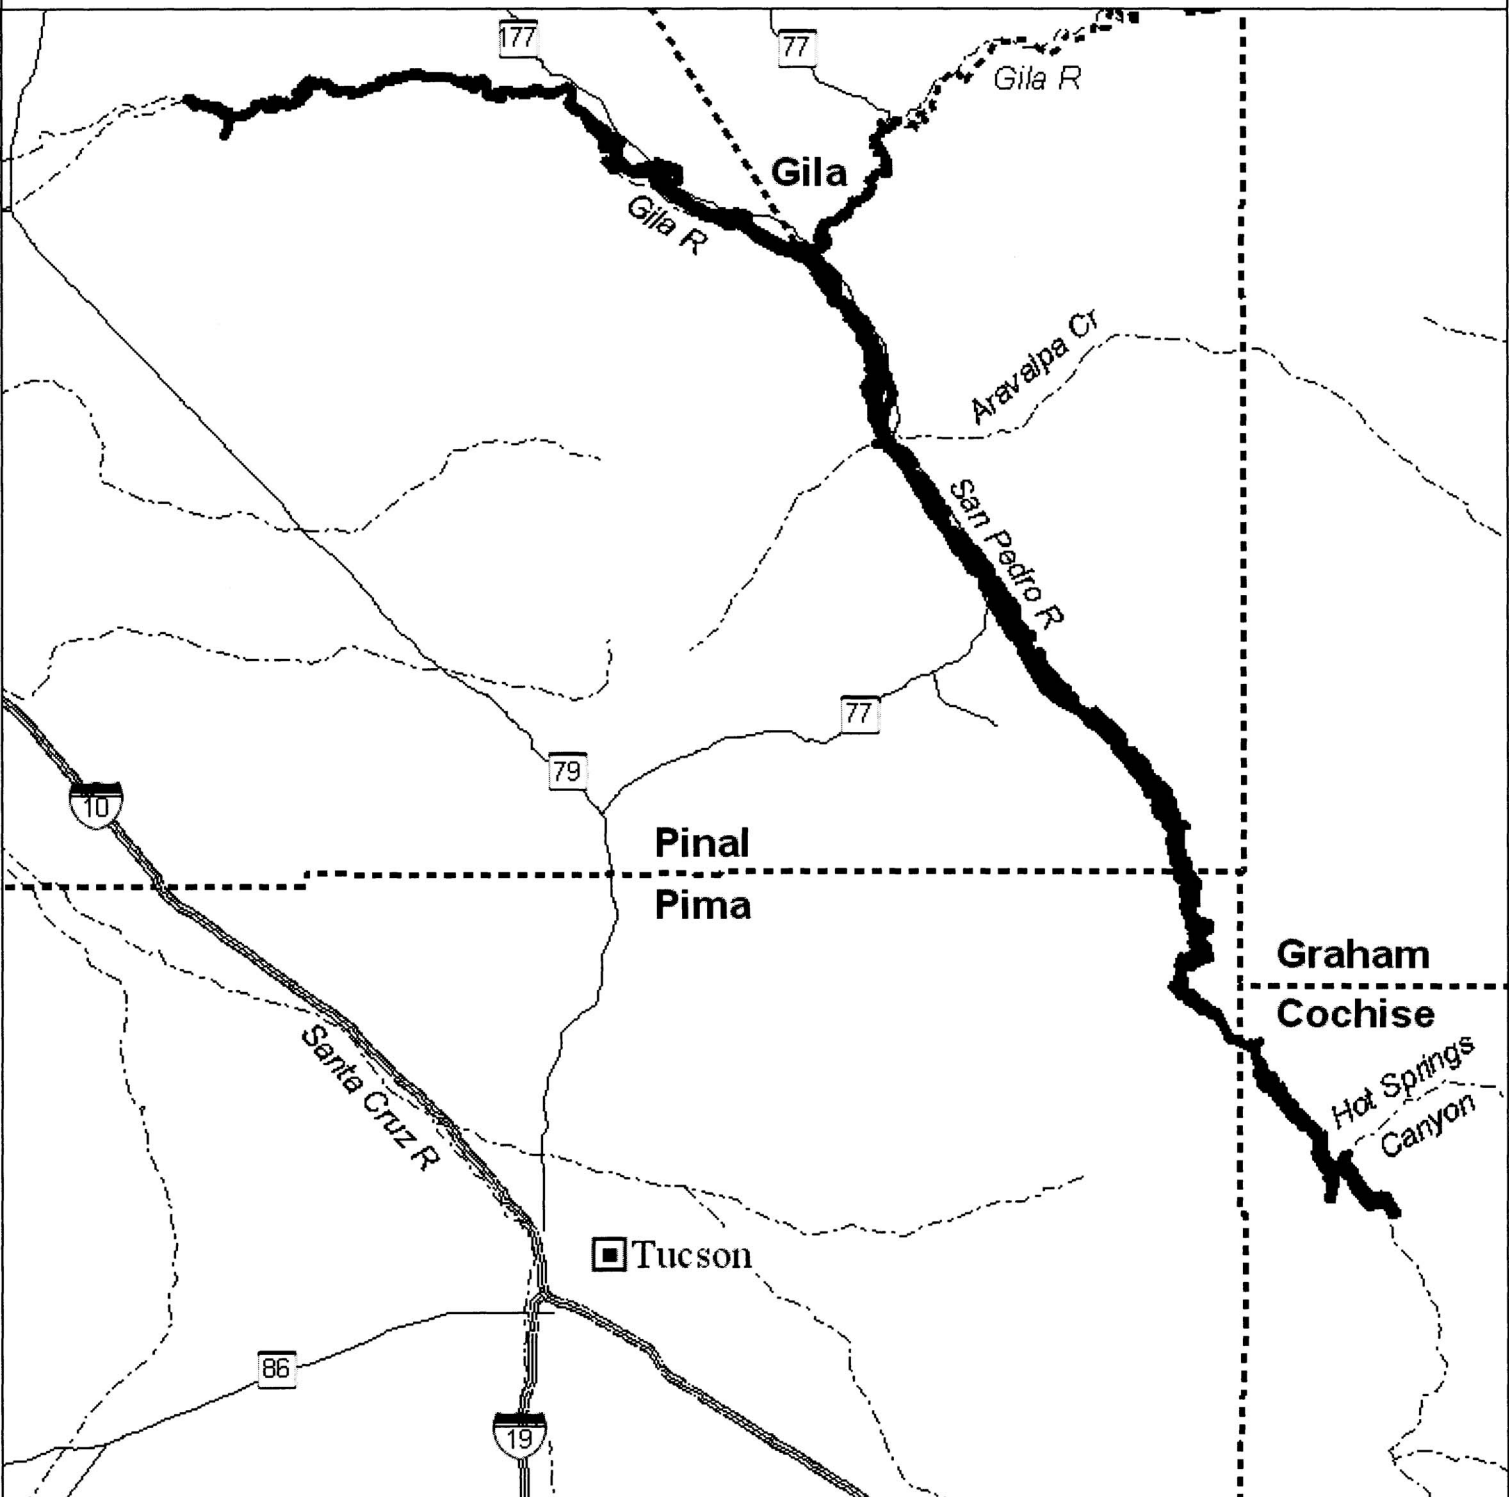

# General Locations of Critical Habitat for the Southwestern Willow Flycatcher Middle Gila / San Pedro Management Unit

-  Critical Habitat - 2005 - FINAL
-  Rivers
-  Counties
-  Cities
-  Interstates
-  State Highways