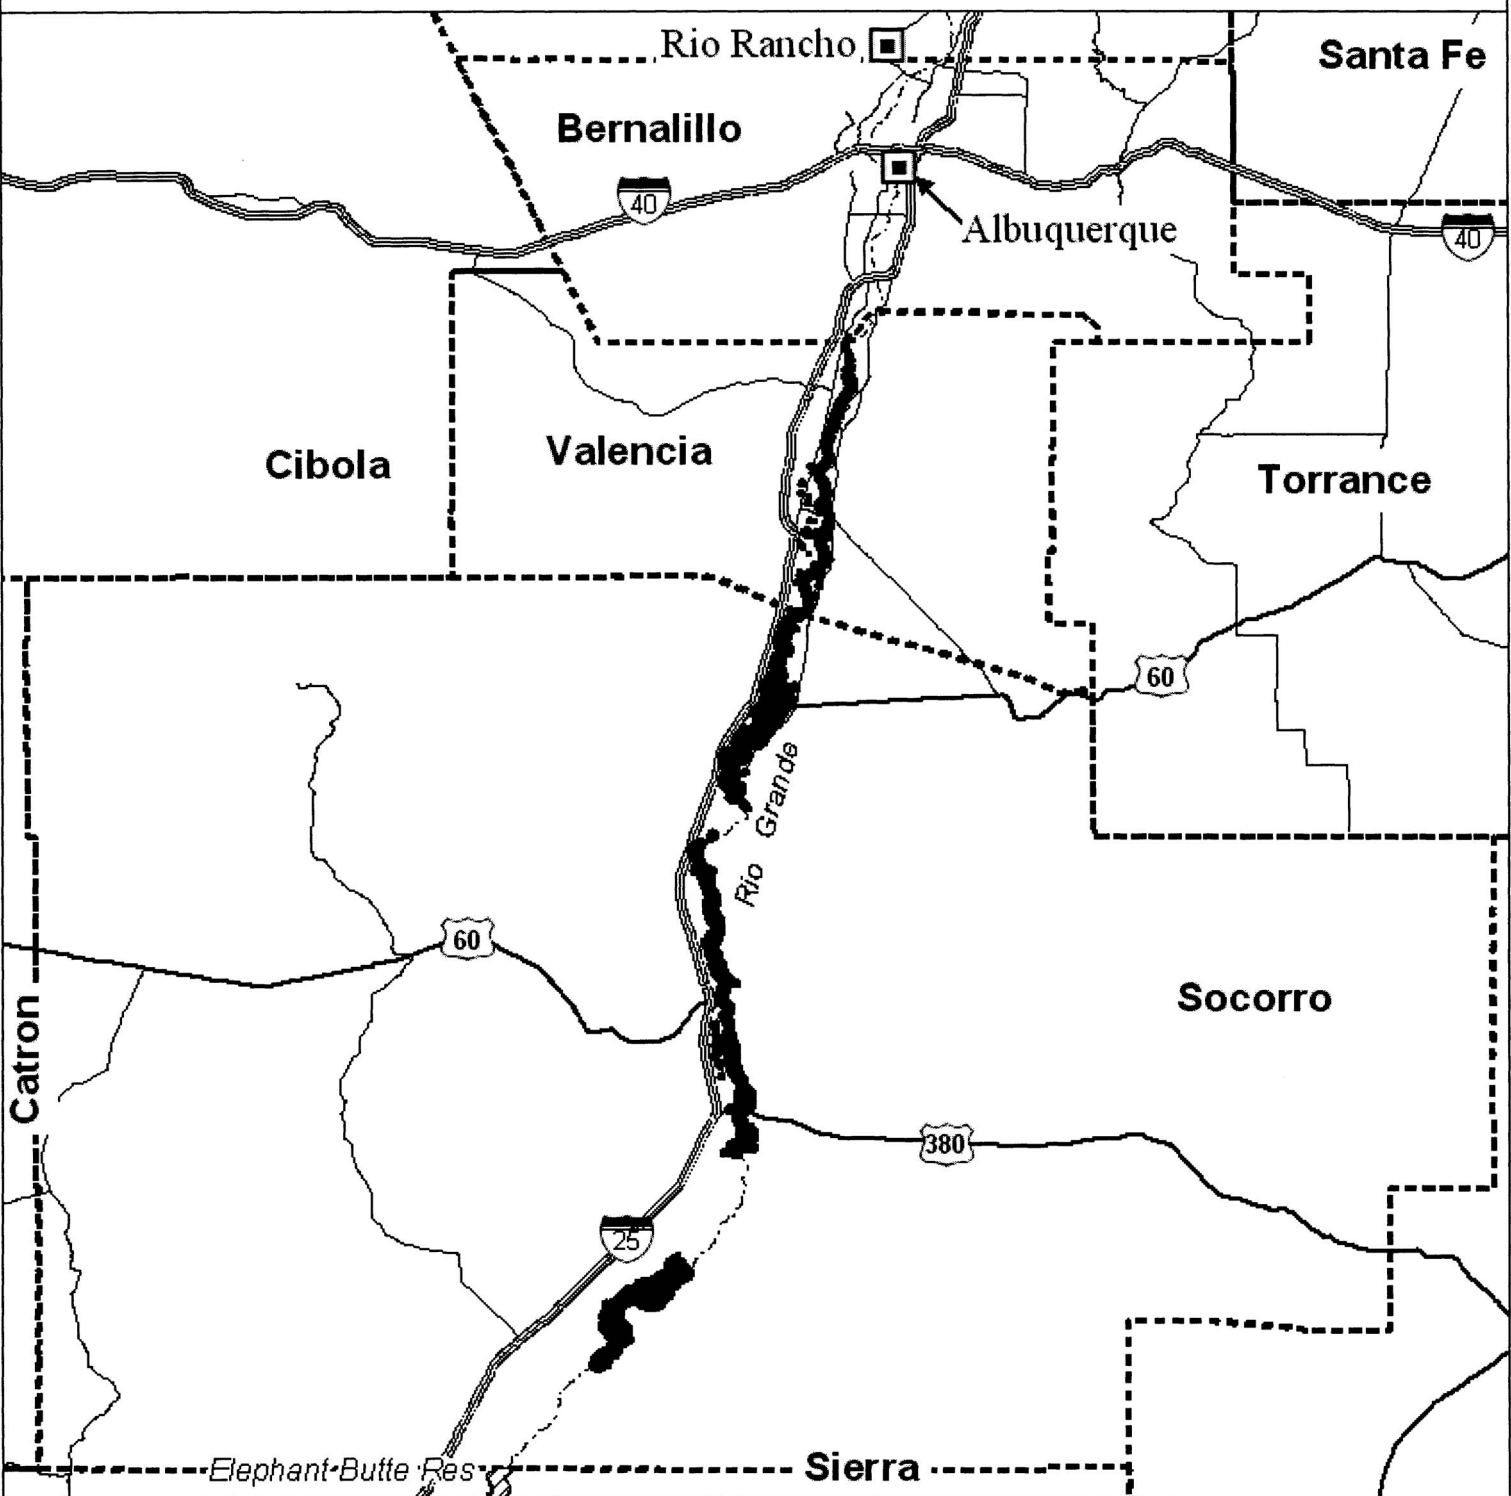

General Locations of Critical Habitat for the Southwestern Willow Flycatcher  
Middle Rio Grande Management Unit

-  Critical Habitat - 2005 - FINAL
-  Rivers
-  Lakes
-  Counties
-  Cities
-  Interstates
-  US highways