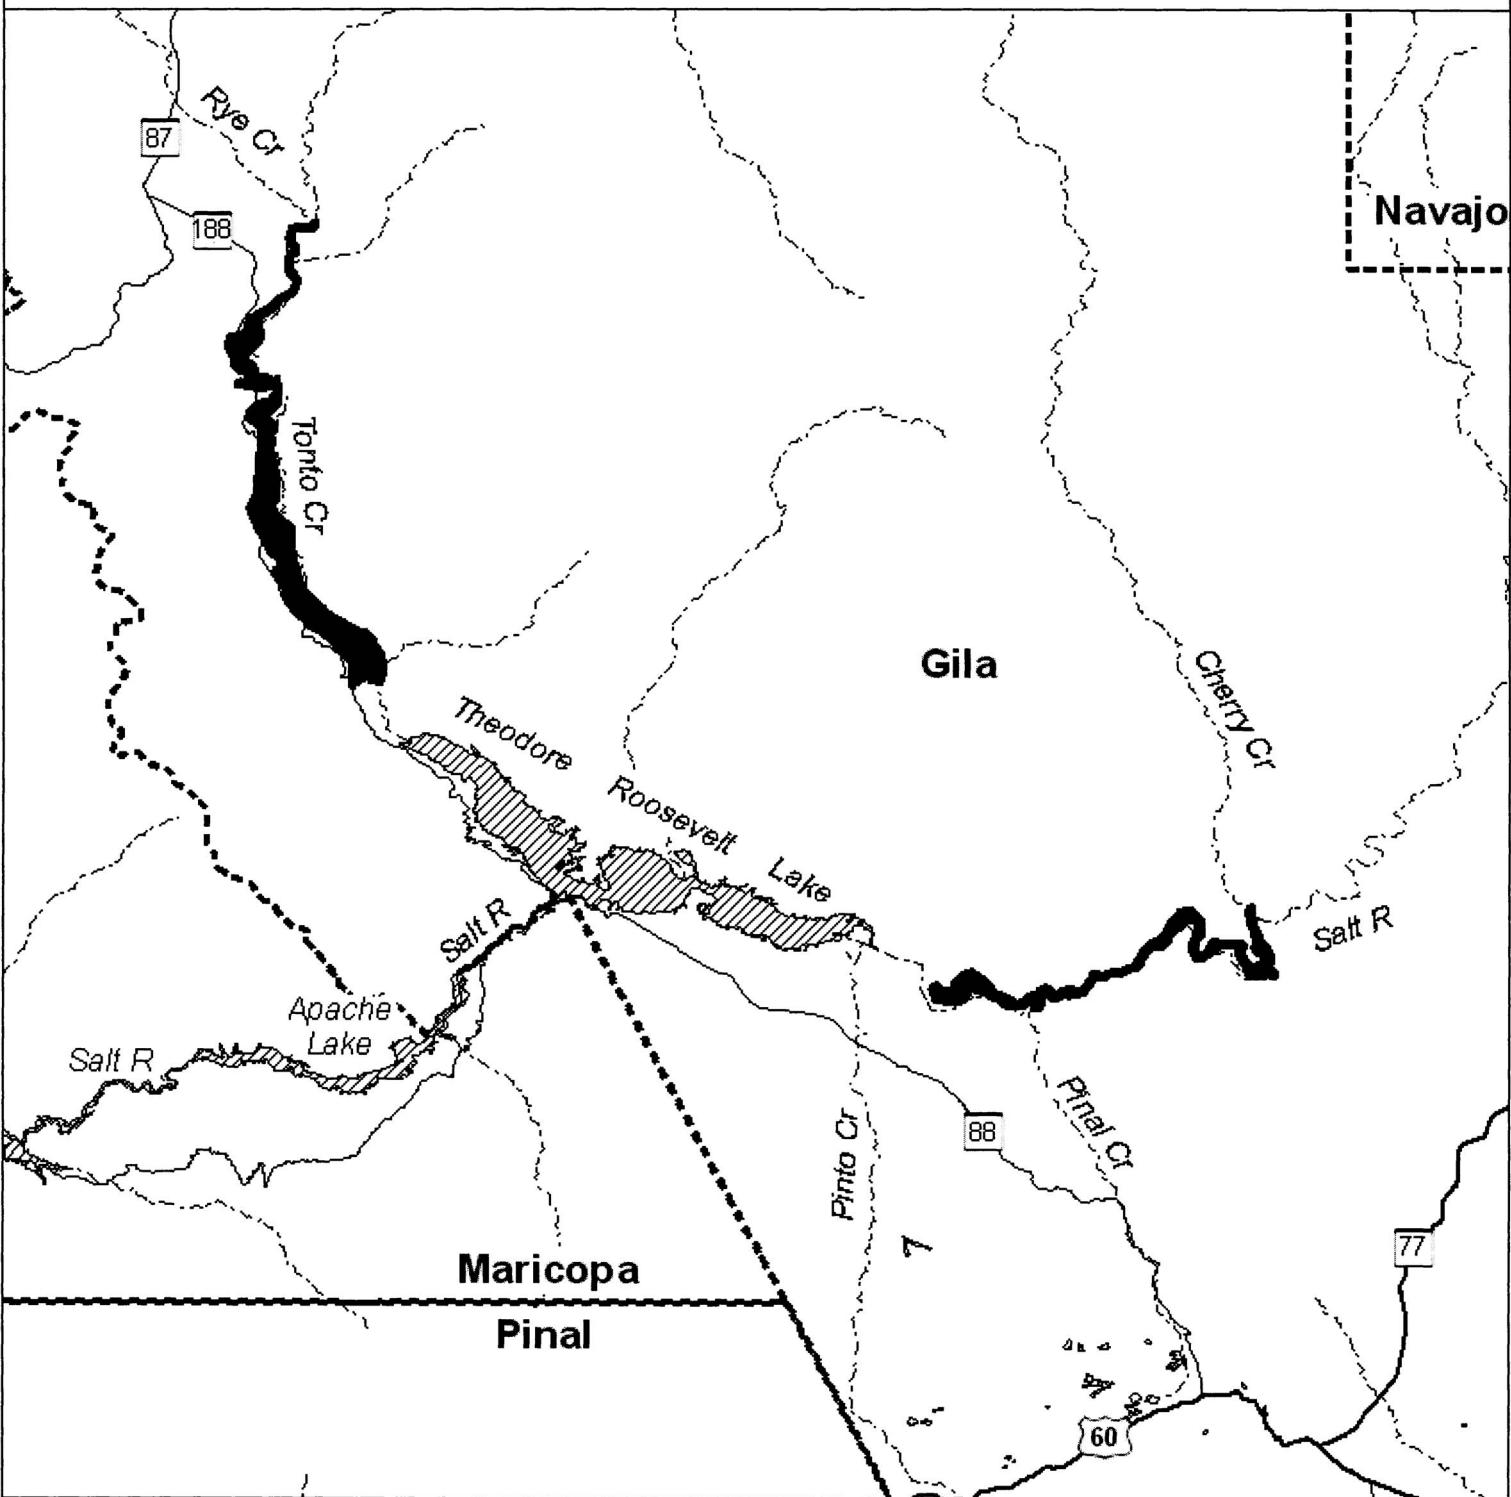

General Locations of Critical Habitat for the Southwestern Willow Flycatcher Roosevelt Management Unit

Navajo

Gila

Maricopa

Pinal

-  Critical Habitat - 2005 - FINAL
-  Rivers
-  Lakes
-  Counties
-  US Highways
-  State Highways