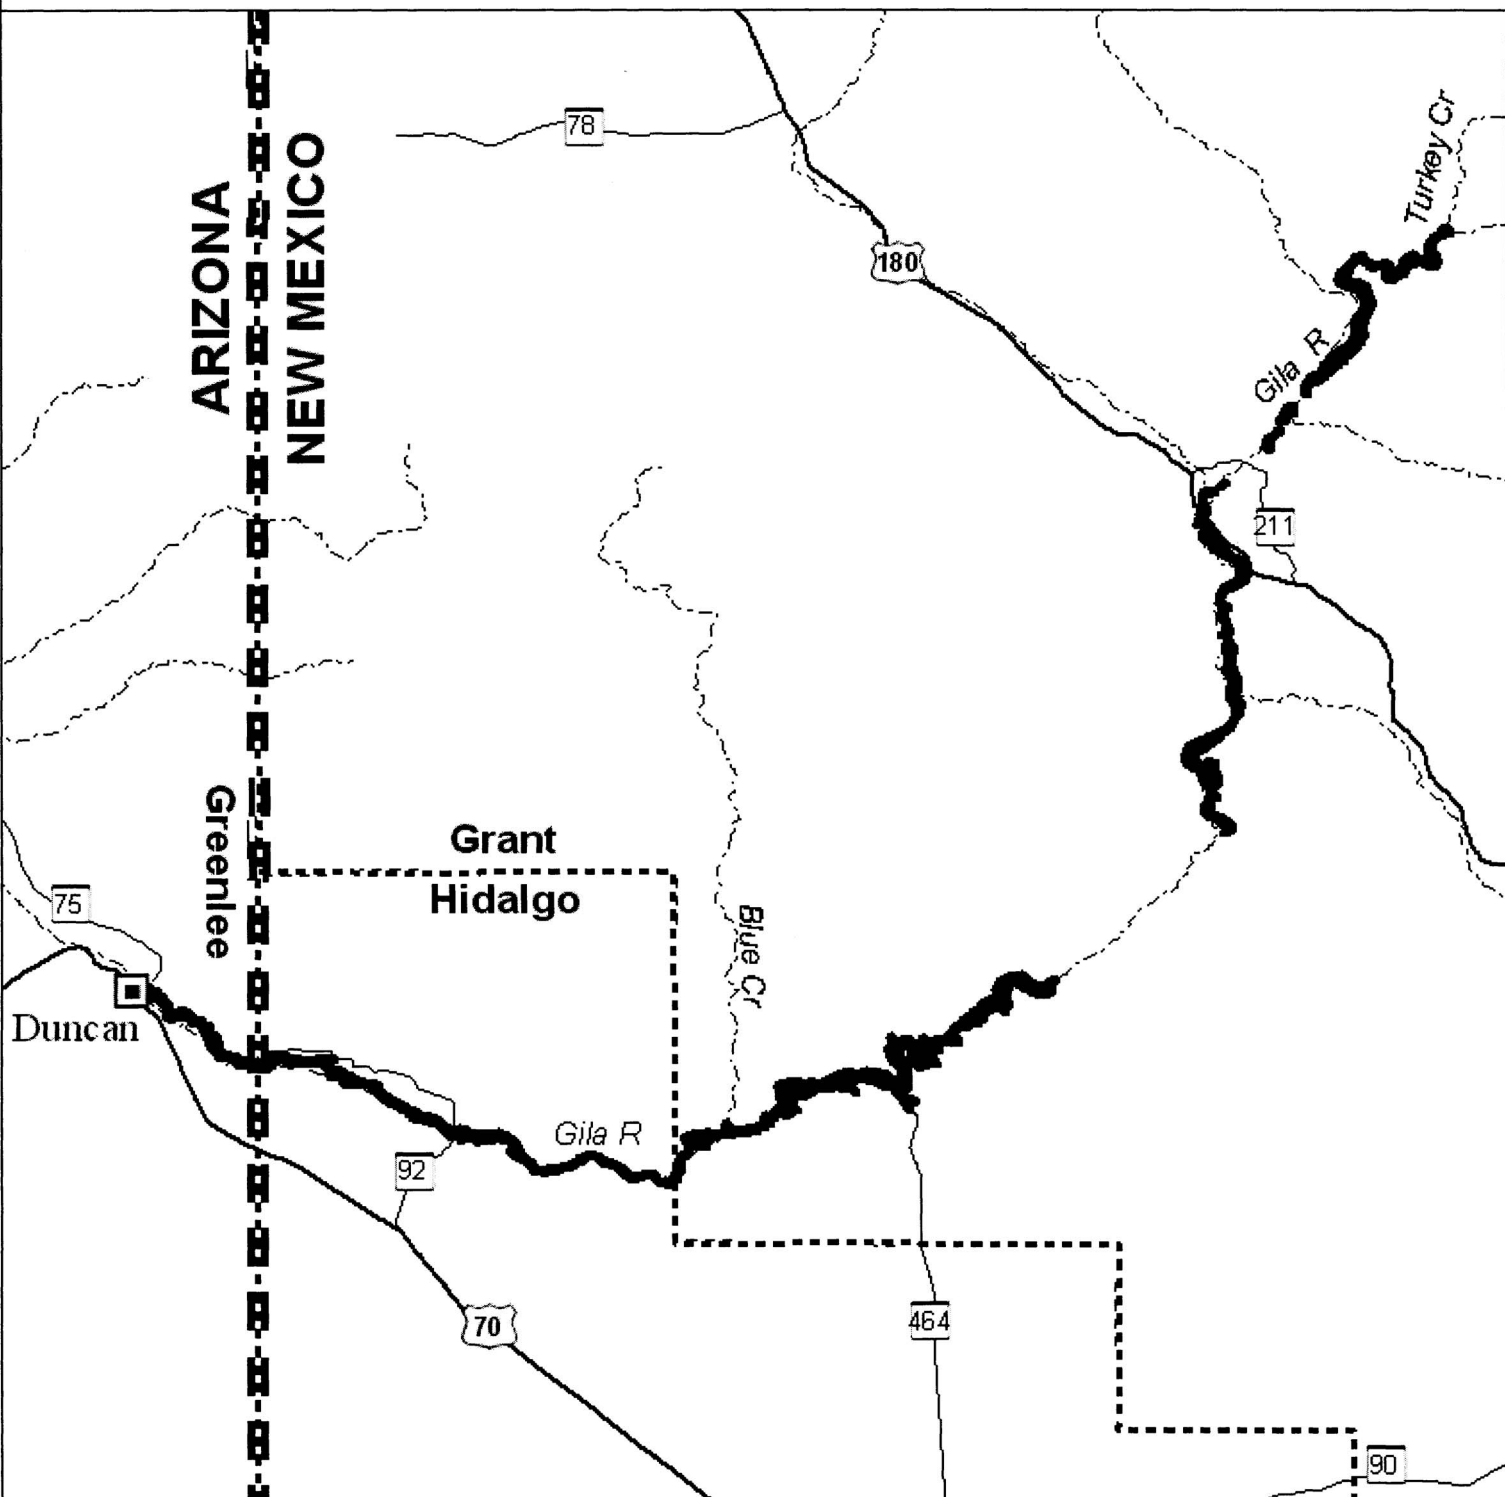

General Locations of Critical Habitat for the Southwestern Willow Flycatcher
Upper Gila Management Unit - AZ/NM

-  Critical Habitat - 2005 - FINAL
-  Rivers/Lakes
-  States
-  Counties
-  Cities
-  US Highways
-  State Highways