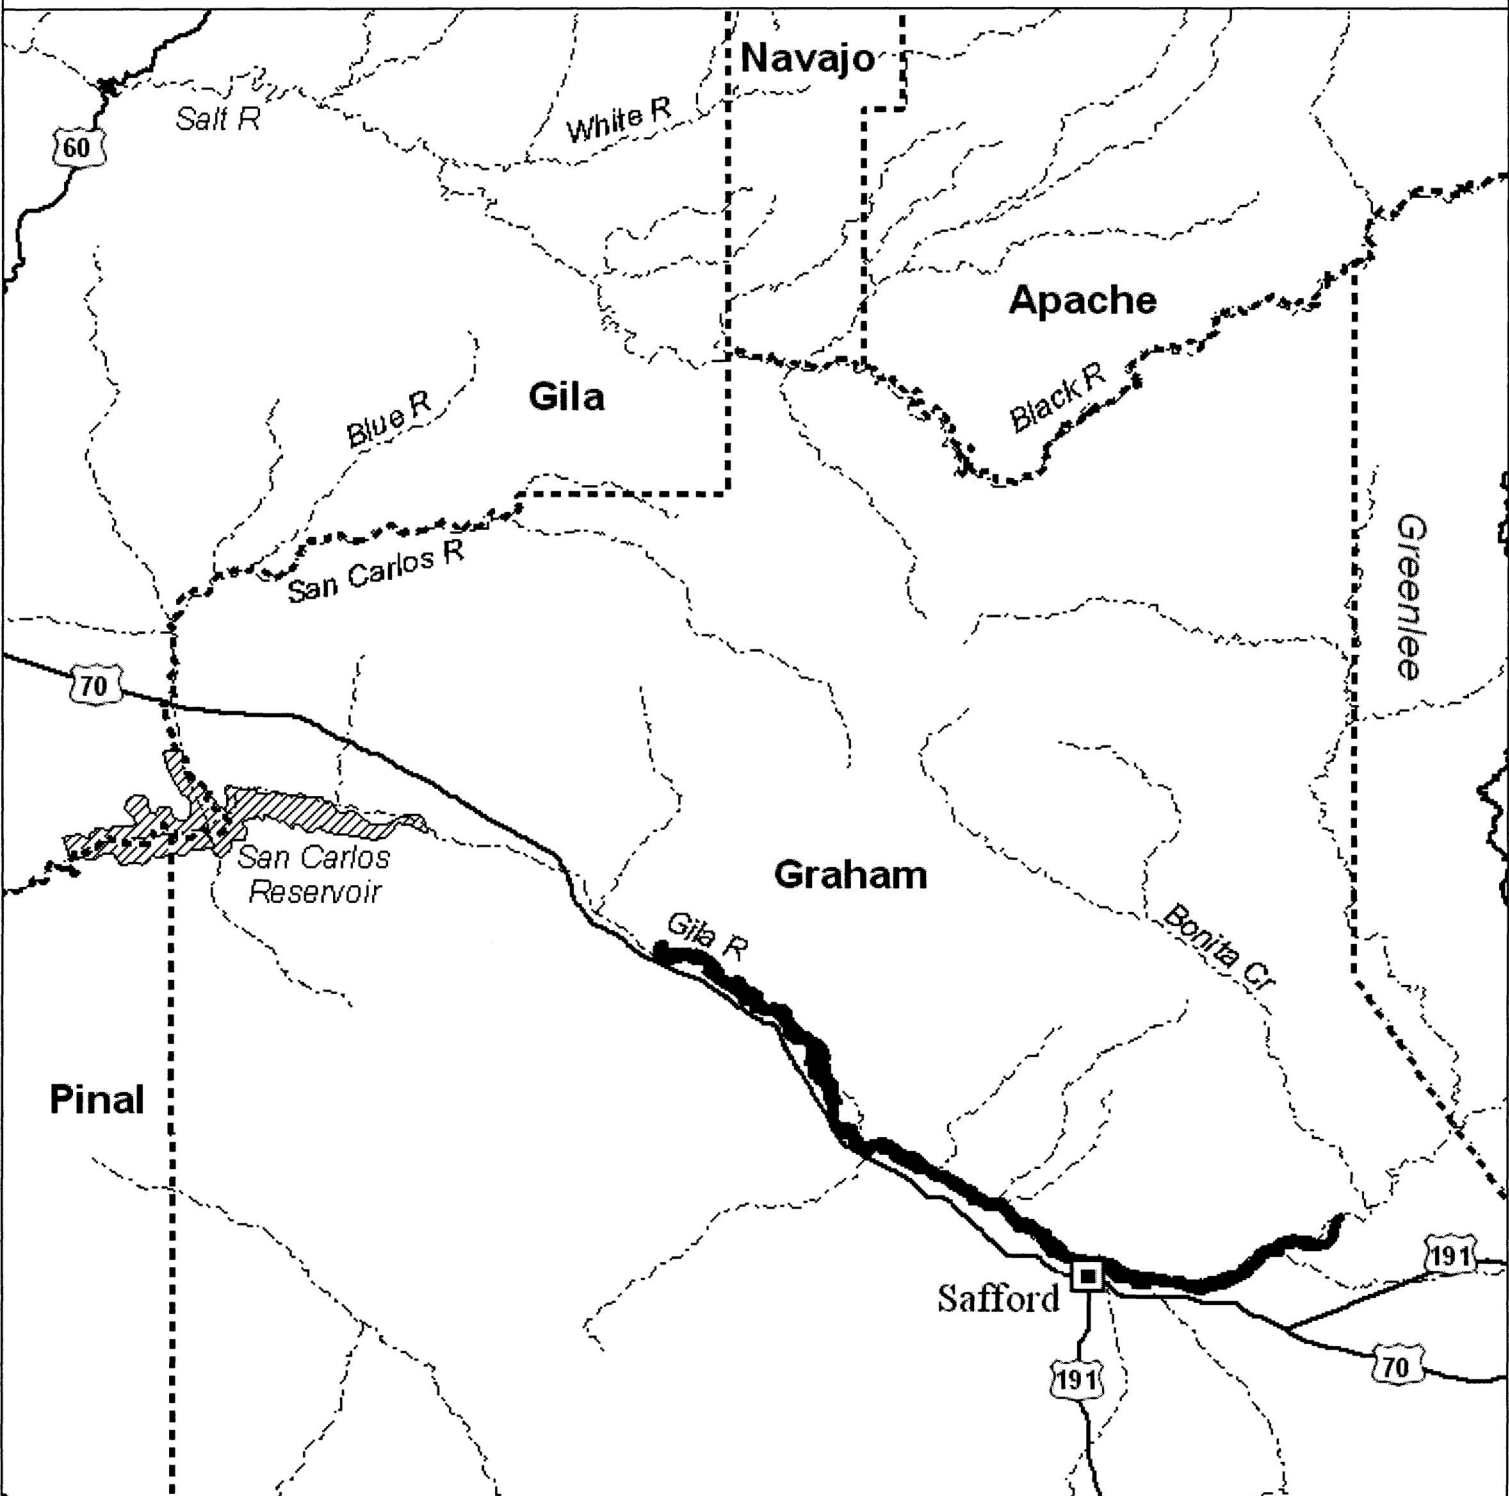

# General Locations of Critical Habitat for the Southwestern Willow Flycatcher Upper Gila Management Unit - AZ

-  Critical Habitat - 2005 - FINAL
-  Rivers
-  Lakes
-  Counties
-  Cities
-  US Highways
-  State Highways