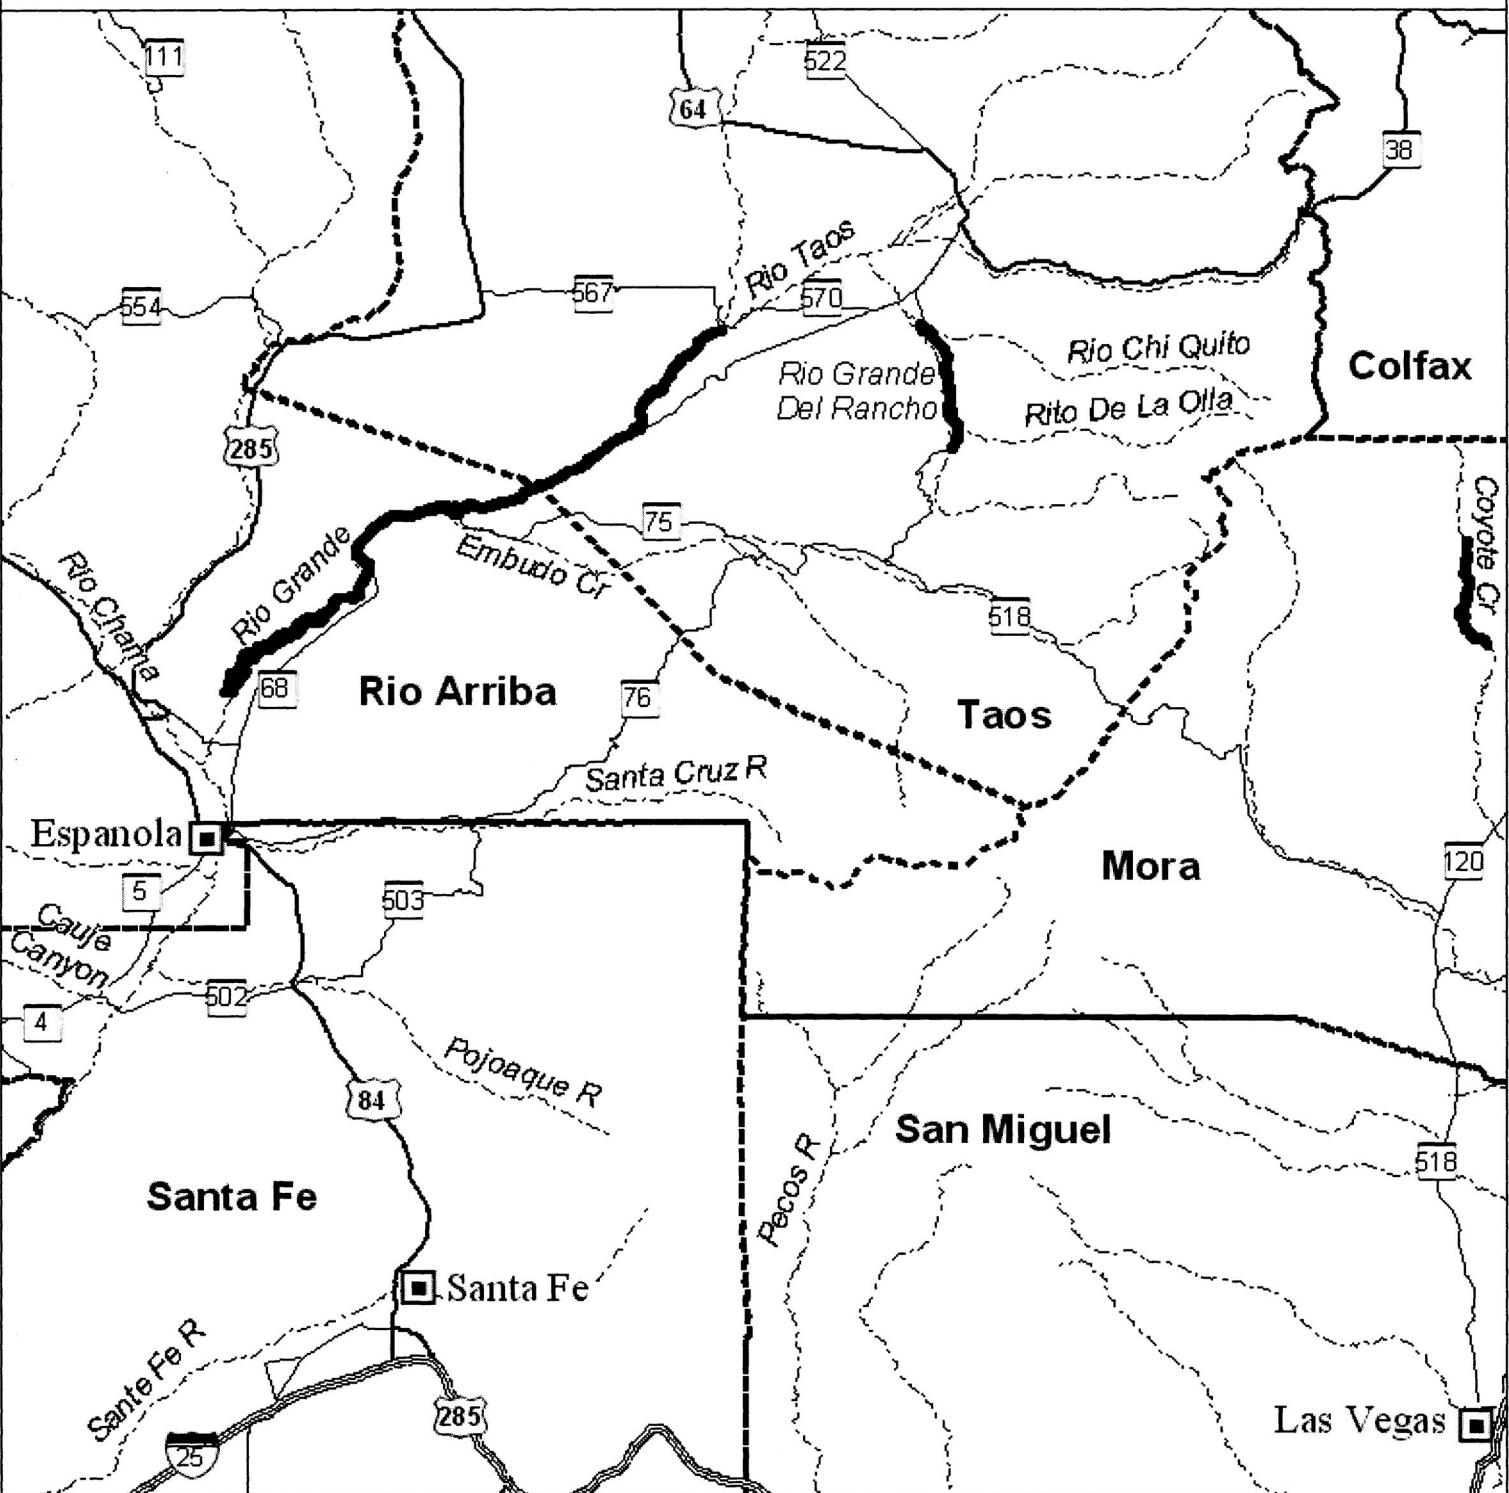

General Locations of Critical Habitat for the Southwestern Willow Flycatcher Upper Rio Grande Management Unit

- Critical Habitat - 2005 - FINAL
- Rivers/Lakes
- Counties
- Cities
- Interstates
- US Highways
- State Highways