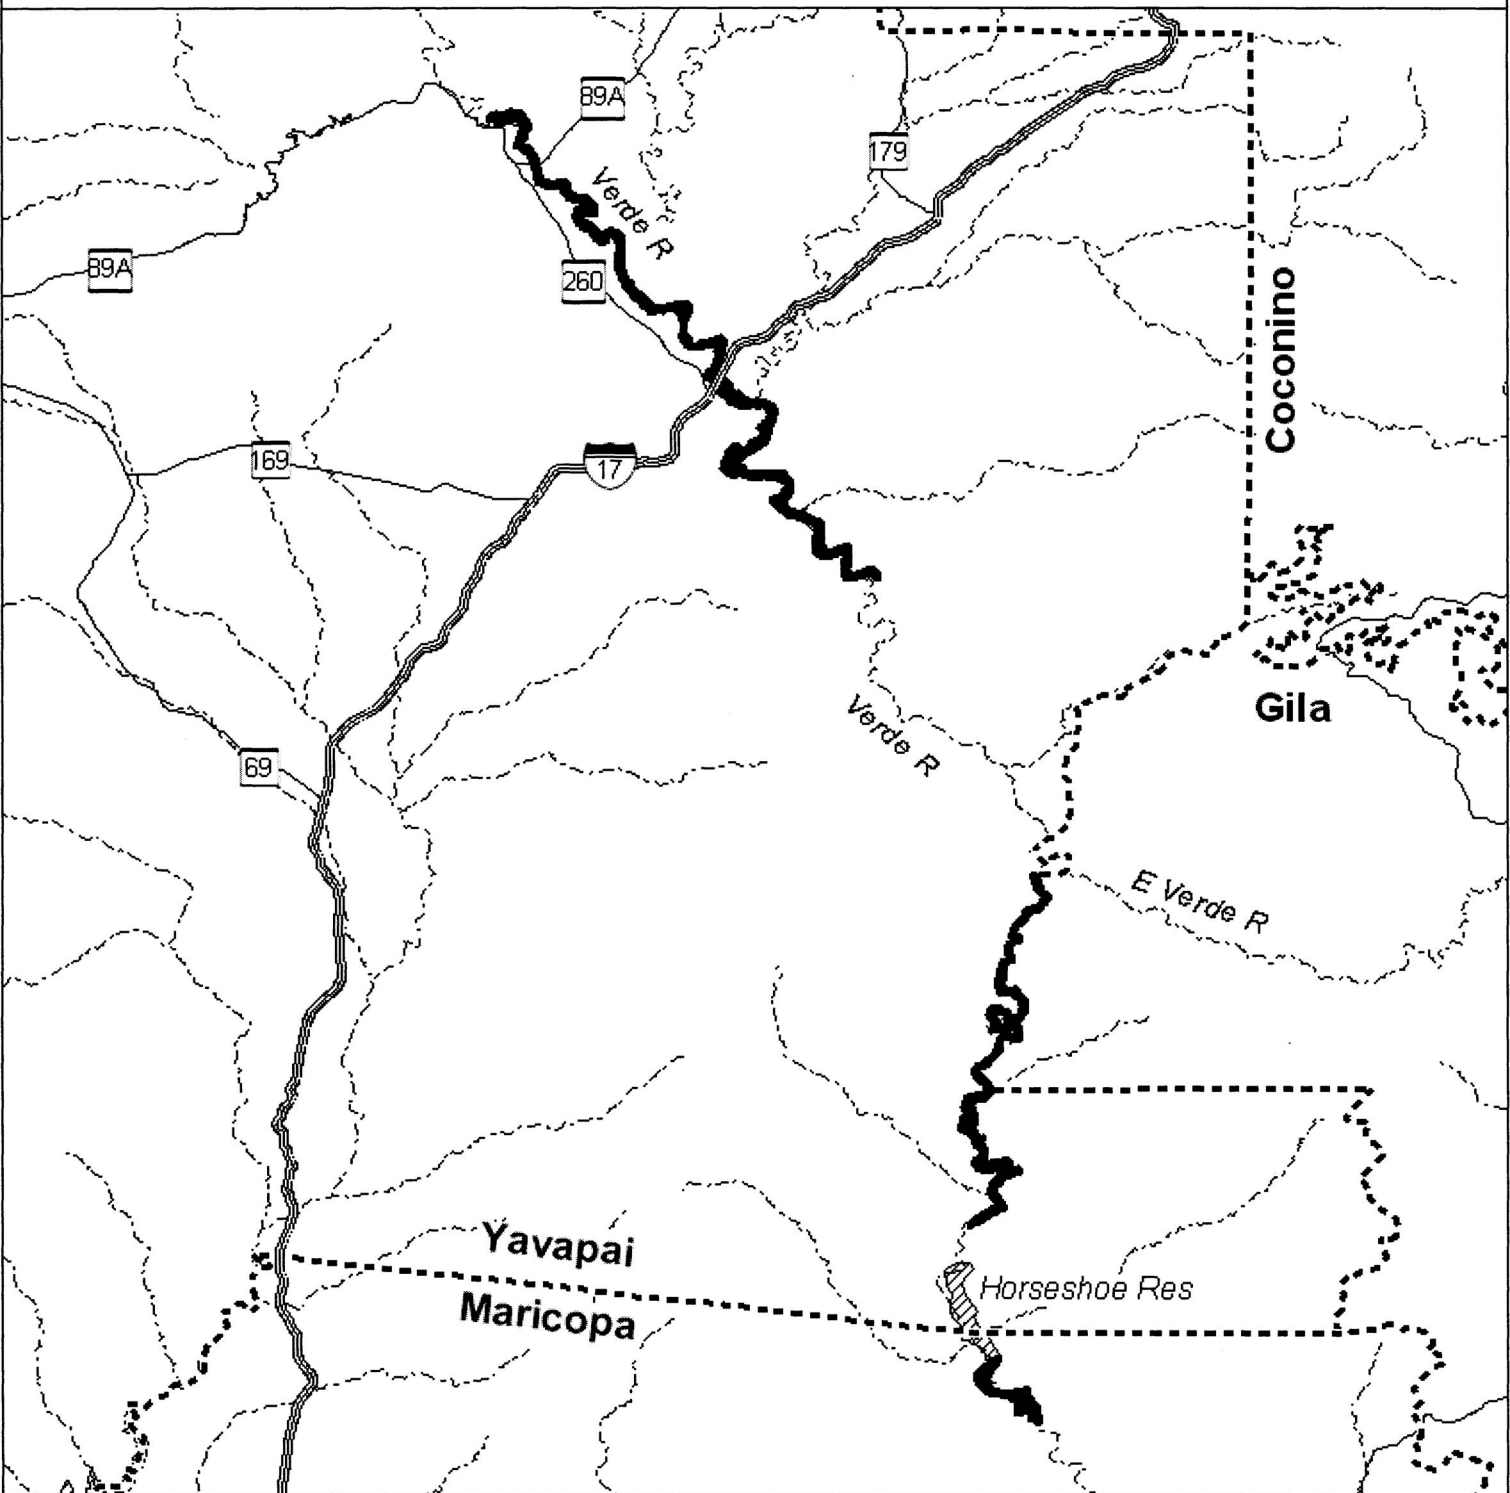

General Locations of Critical Habitat for the Southwestern Willow Flycatcher Verde Management Unit

-  Critical Habitat - 2005 - FINAL
-  Rivers
-  Lakes
-  Counties
-  Interstates
-  State Highways

<http://crithab.fws.gov>