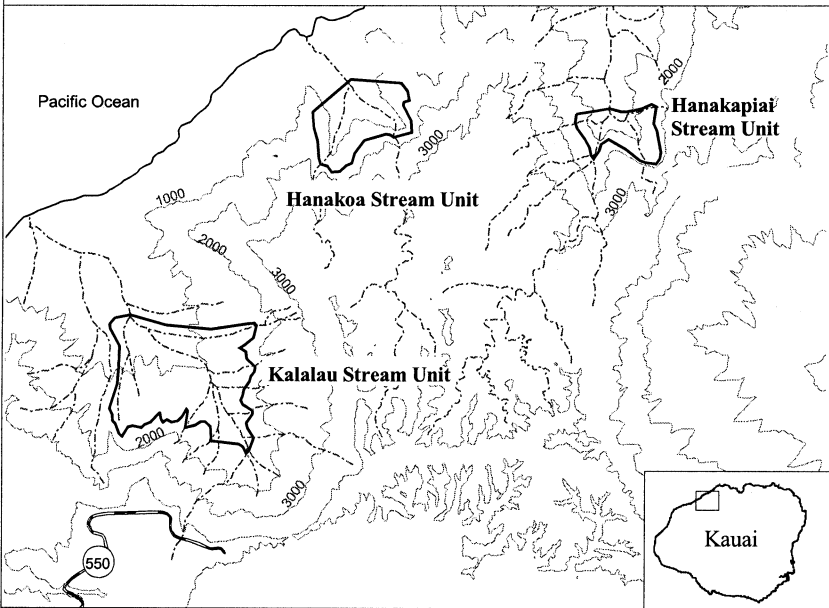

*Map 1 - Island of Kauai - Critical Habitat Unit I - Na Pali Coast Streams*

1 0 1 Miles

1 0 1 Kilometers

 Proposed Critical Habitat Unit

 1000 ft Contour Lines

 Primary Roads

 Stream Channel