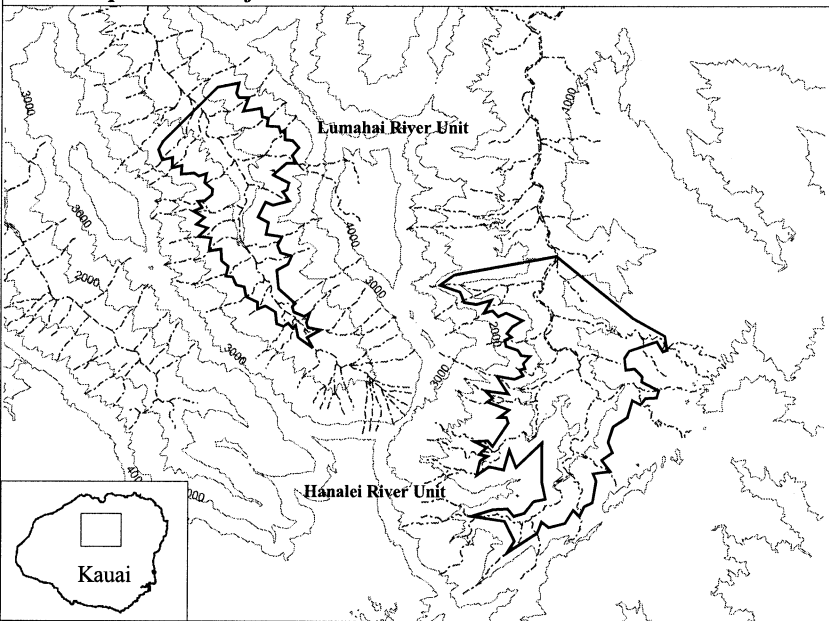

## Map 2 - Island of Kauai - Critical Habitat Unit II - Central Rivers

1 0 1 Miles

1 0 1 Kilometers

 Proposed Critical Habitat Unit

 1000 ft Contour Lines

 Stream Channel