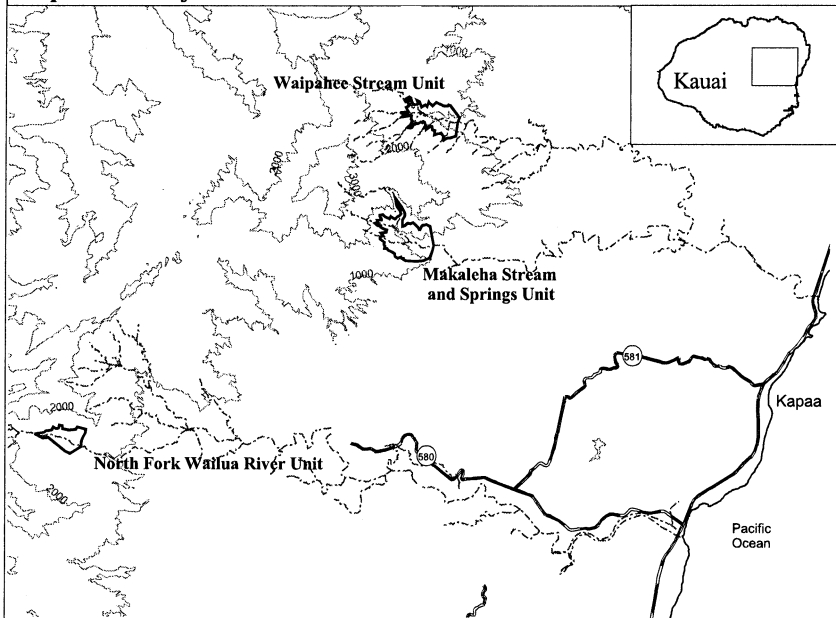

Map 3 - Island of Kauai - Critical Habitat Unit III - Eastside Mountain Streams

1 0 1 2 Miles

1 0 1 2 Kilometers

 Proposed Critical Habitat Unit

 1000 ft Contour Lines

 Primary Roads

 Stream Channel