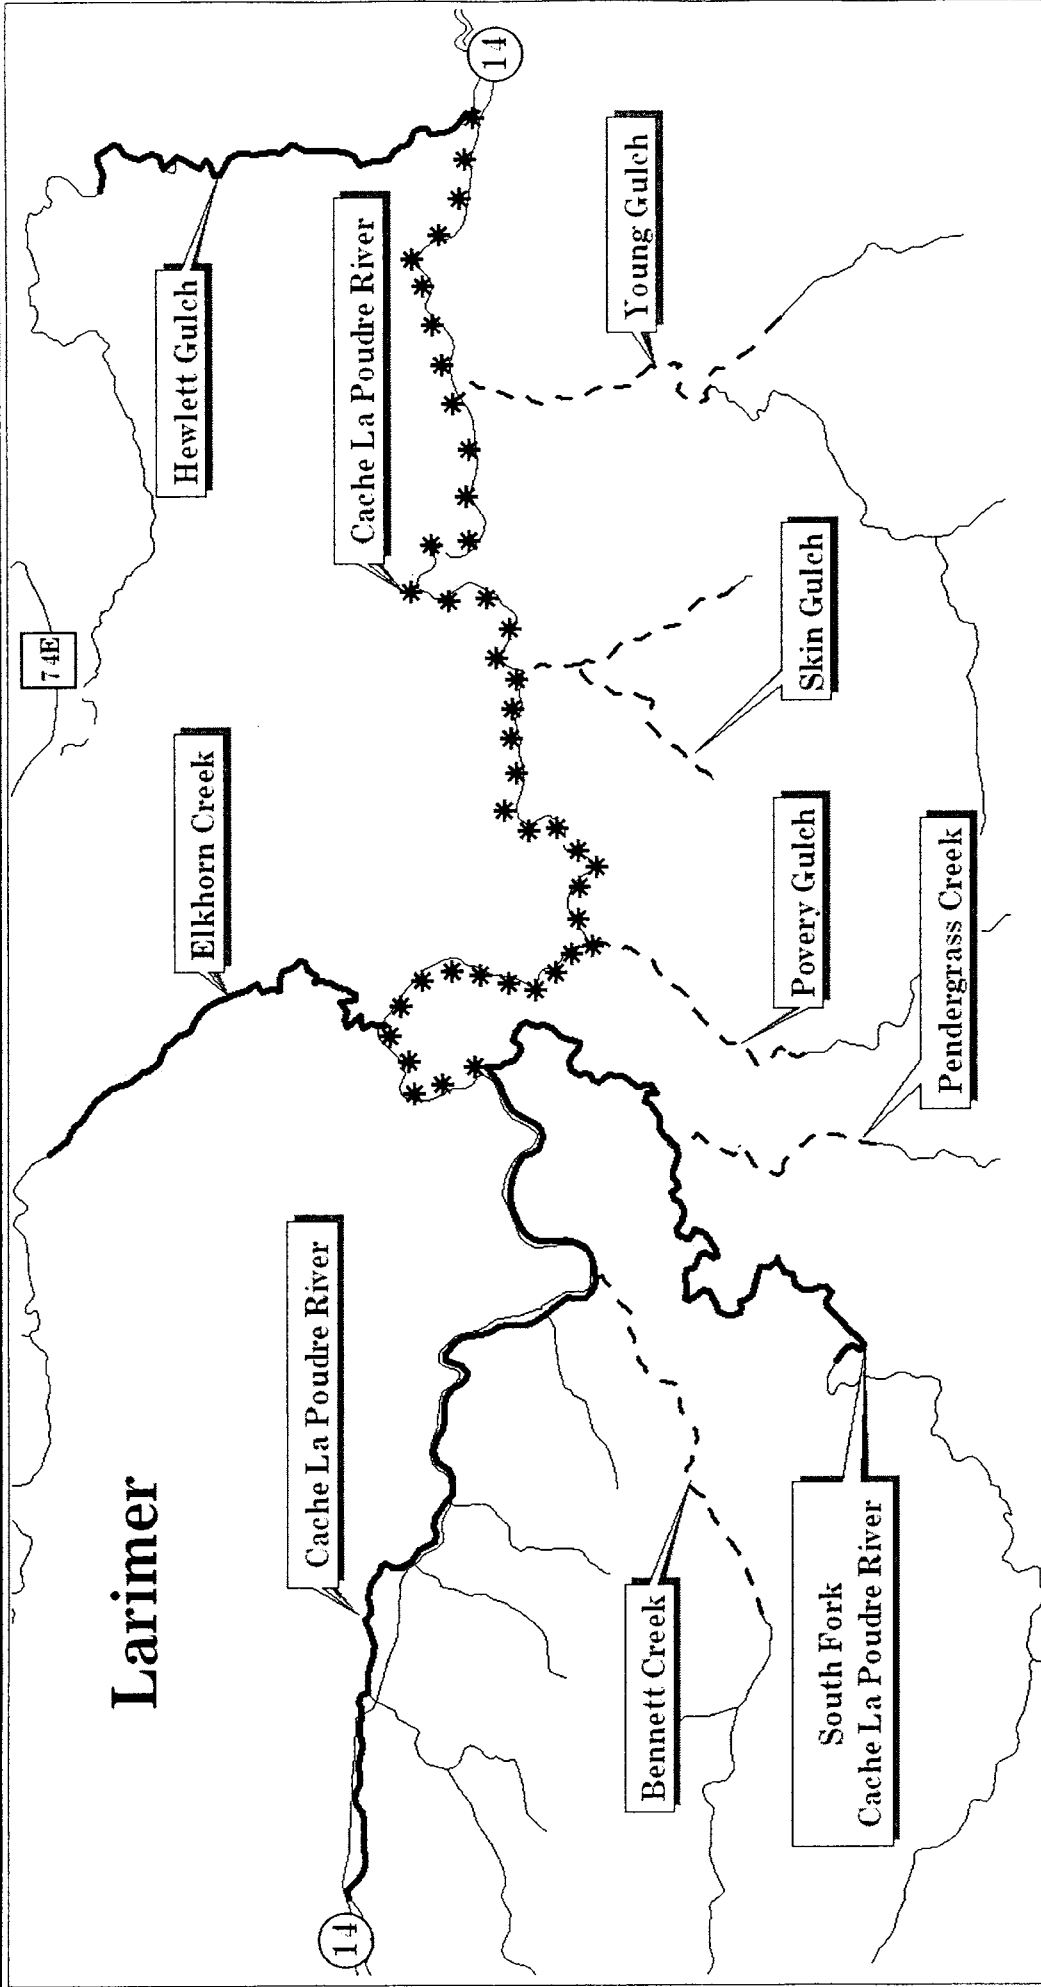

Larimer

Preble's Meadow Jumping Mouse Critical Habitat

- 110 meters (360 feet) on each side of stream
- 120 meters (394 feet) on each side of stream
- 140 meters (459 feet) on each side of stream

Streams

Major Roads

Map Location

Colorado

Unit SP5 (Cache La Poudre River)

All features are for representative purposes only and may not depict the actual size, shape and/or boundary. Please refer to the narrative unit description for the precise legal definition.