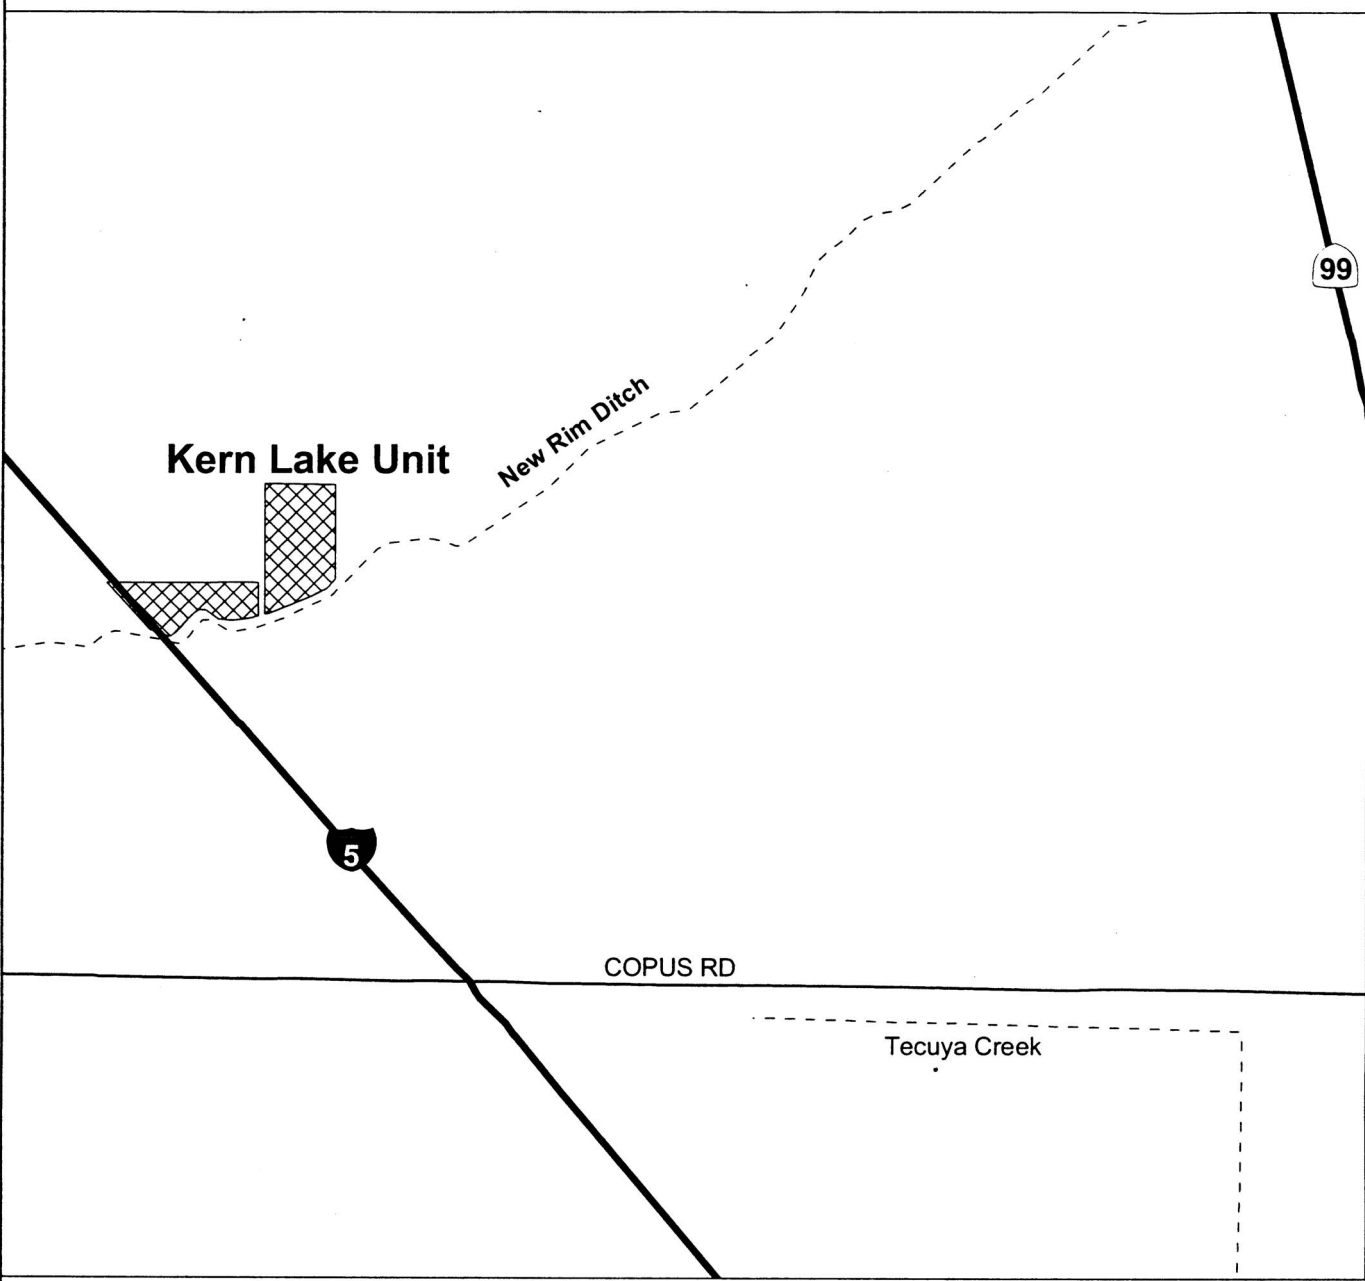

**Final Critical Habitat for the Buena Vista Lake Shrew,  
in Kern County, California  
Kern Lake Unit**

--- Water  
— Local Road  
— Highway  
⊠ Critical Habitat Unit

0 0.15 0.3 0.6 0.9  
Miles

0 0.4 0.8 1.6 2.4  
Kilometers