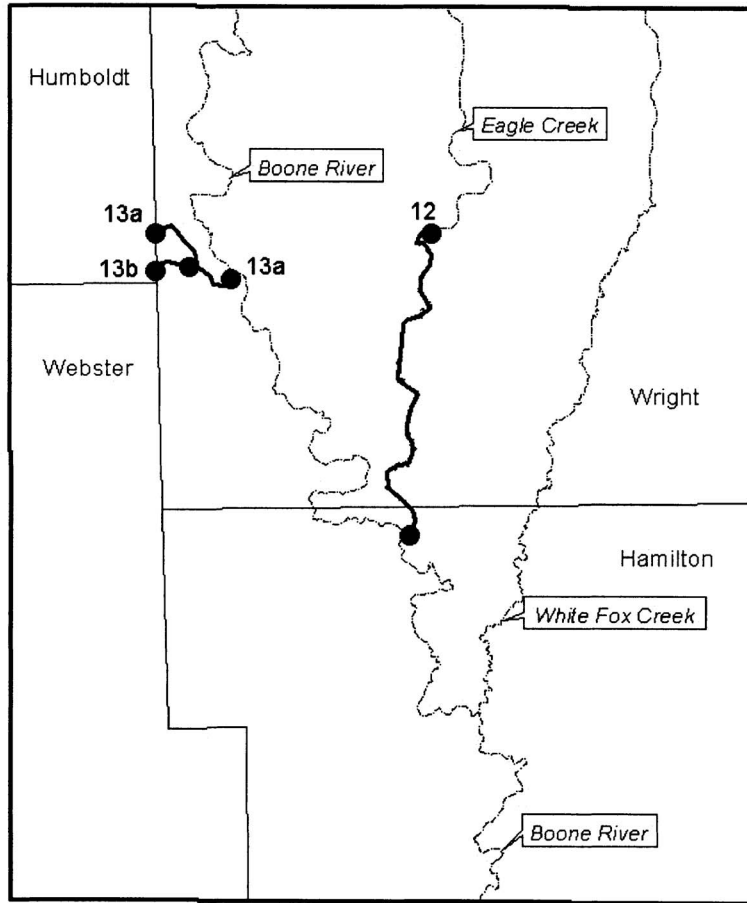

# Map 2: General Locations of Designated Critical Habitat for the Topeka Shiner (*Notropis topeka*)

## Iowa - Boone River Watershed

5 0 5 Miles

5 0 5 10 Kilometers

- Designated Critical Habitat
- Not Designated as Critical Habitat
- County Lines

### Reaches

- 12. Eagle Creek
- 13a. Ditch 3
- 13b. Ditch 19

### Area of Detail