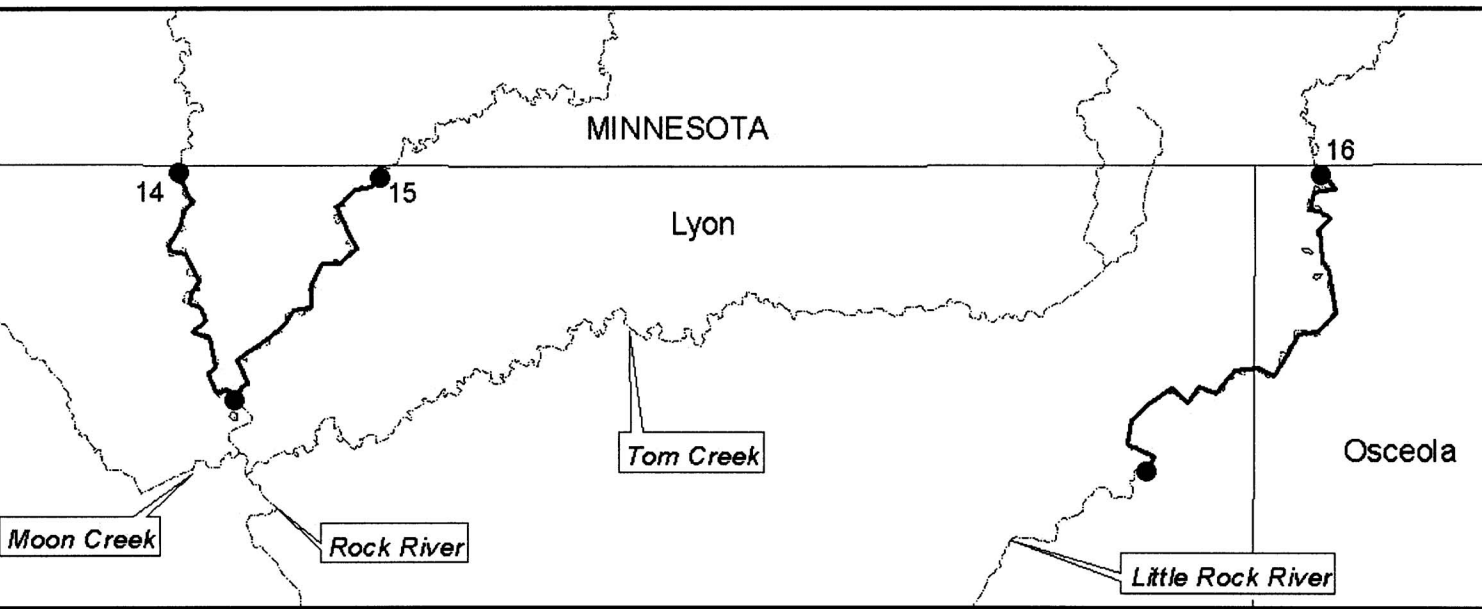

Map 3: General Locations of Designated Critical Habitat for the Topeka Shiner (*Notropis topeka*)

Iowa - Rock River Watershed

- Designated Critical Habitat
- Not Designated as Critical Habitat
- County Lines

Reaches	
14.	Rock River
15.	Kanaranzi Creek
16.	Little Rock River