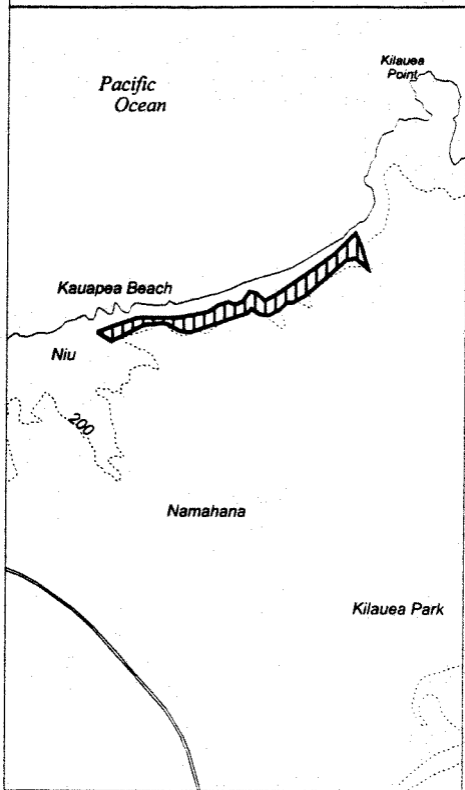

Map 4

Unit 3 - *Ischaemum byrone* - c

Critical Habitat Unit 3

Critical Habitat for
Ischaemum byrone - c

Elevation (200-ft. contours)

Major Road

Coastline

0 0.1 0.2 Miles

0 0.1 0.2 Kilometers