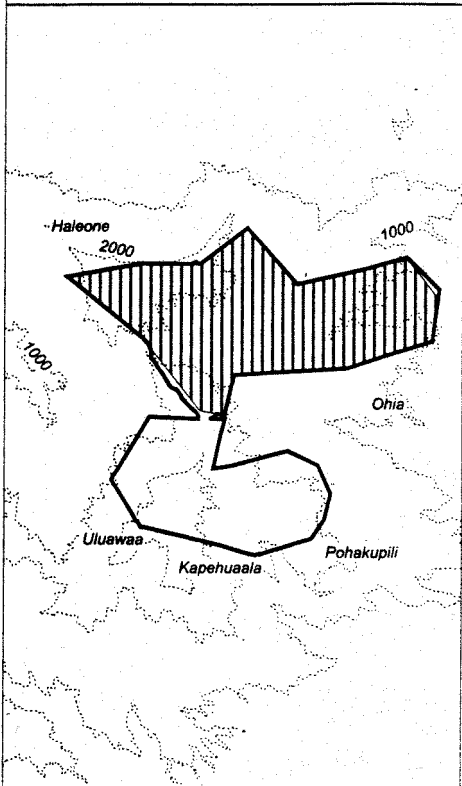

Map 6

Unit 4 - *Cyanea asariflora* - a

Critical Habitat Unit 4

Critical Habitat for
Cyanea asariflora-a

Elevation (1,000-ft. contours)

Major Road

Coastline

0.5 0 0.5 Miles

0.5 0 0.5 Kilometers