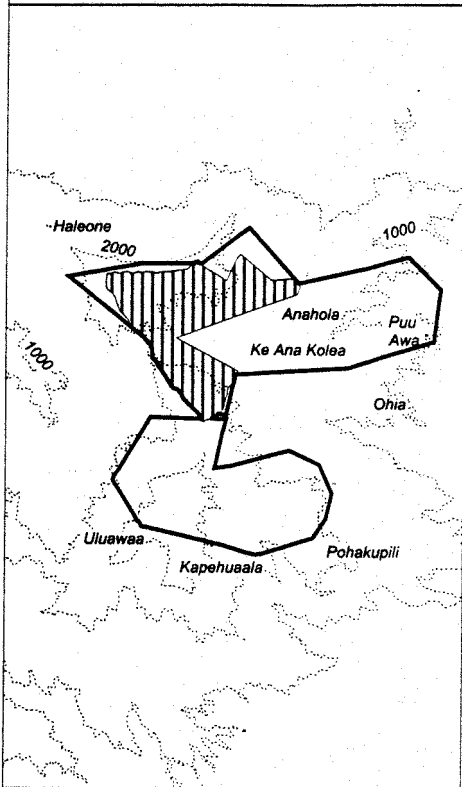

# Map 7

## Unit 4 - *Cyanea recta* - a

Critical Habitat Unit 4

Critical Habitat for  
*Cyanea recta* - a

Elevation (1,000-ft. contours)

Major Road

Coastline

0.5 0 0.5 Miles

0.5 0 0.5 Kilometers