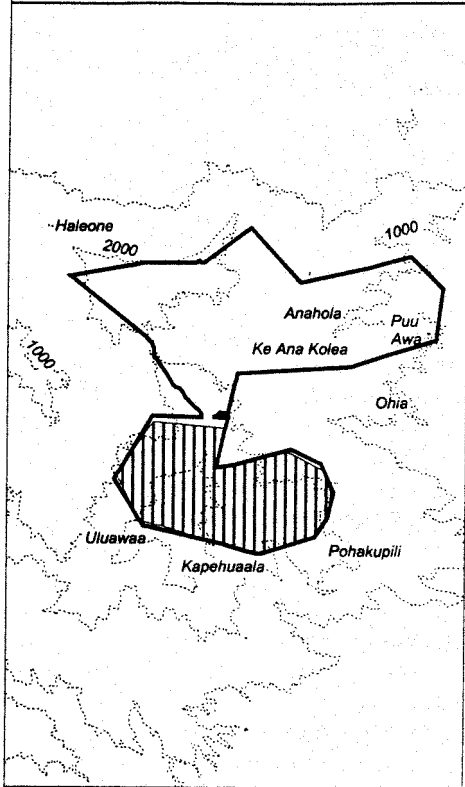

Map 8

Unit 4 - *Cyanea recta* - b

Critical Habitat Unit 4

Critical Habitat for
Cyanea recta - b

Elevation (1,000-ft. contours)

Major Road

Coastline