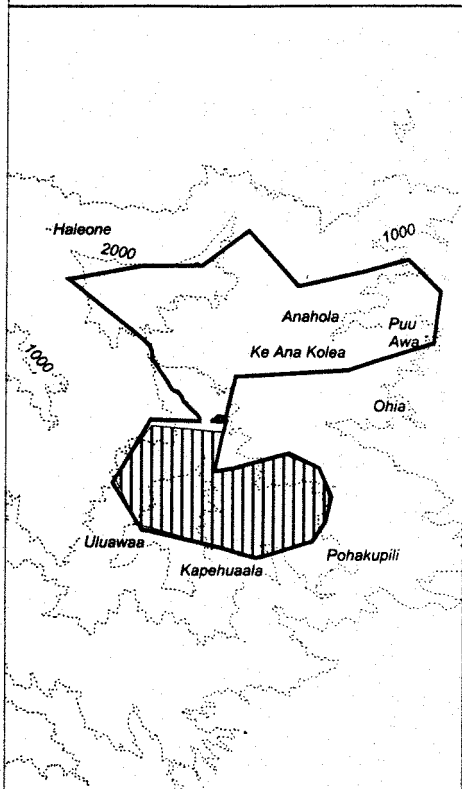

Map 9

Unit 4 - *Cyanea remyi* - a

Critical Habitat Unit 4

Critical Habitat for
Cyanea remyi - a

Elevation (1,000-ft. contours)

Major Road

Coastline

0.5 0 0.5 Miles

0.5 0 0.5 Kilometers