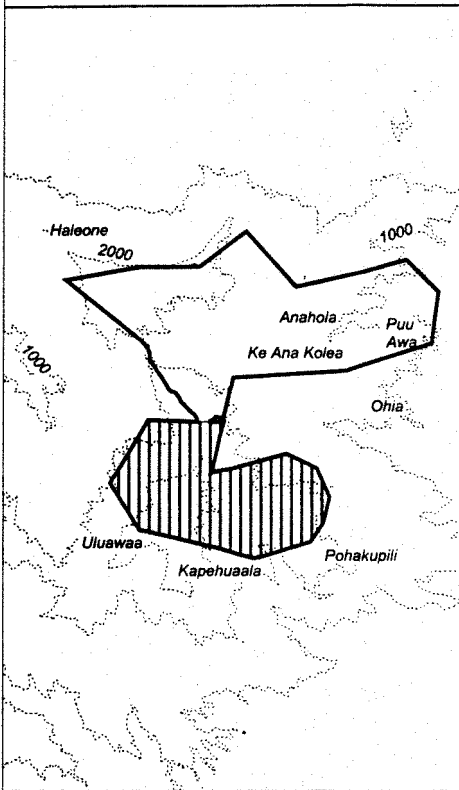

Map 10

Unit 4 - *Cyrtandra cyaneoides* - a

Critical Habitat Unit 4

Critical Habitat for
Cyrtandra cyaneoides - a

Elevation (1,000-ft. contours)

Major Road

Coastline

0.5 0 0.5 Miles

0.5 0 0.5 Kilometers