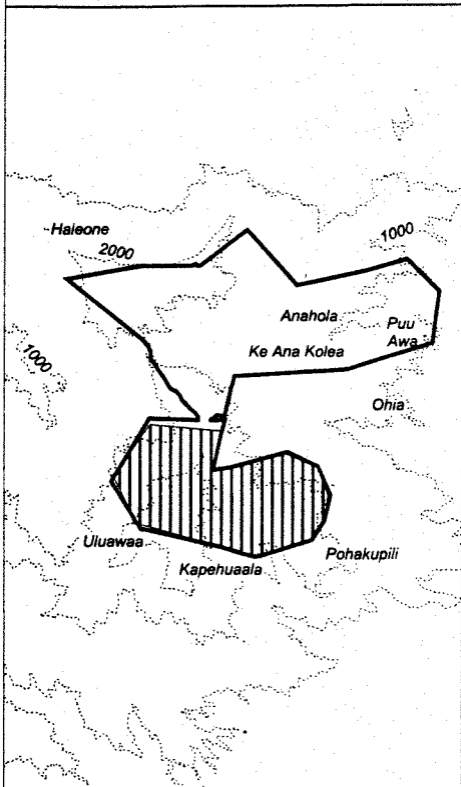

Map 12

Unit 4 - *Cyrtandra limahuliensis* - b

Critical Habitat Unit 4

Critical Habitat for
Cyrtandra limahuliensis - b

Elevation (1,000-ft. contours)

Major Road

Coastline

0.5 0 0.5 Miles

0.5 0 0.5 Kilometers