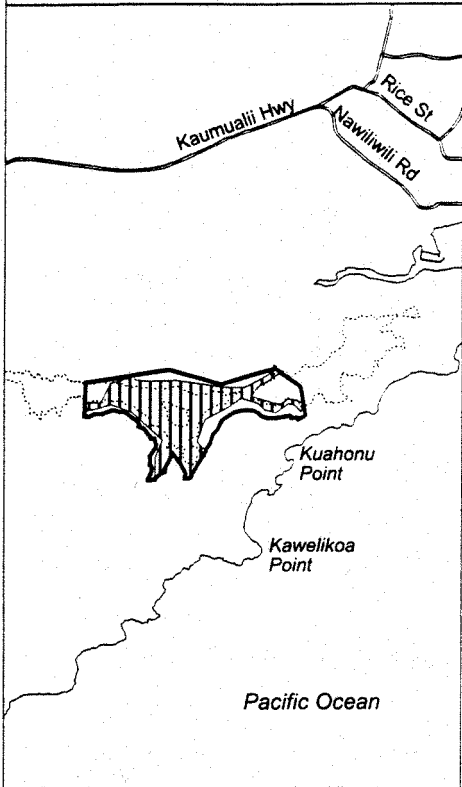

Map 24

Unit 7 - *Delissea rhytidosperma* - a

Critical Habitat Unit 7

Critical Habitat for
Delissea rhytidosperma - a

Elevation (1,000-ft. contours)

Major Road

Coastline

0.5 0 0.5 Miles

0.5 0 0.5 Kilometers