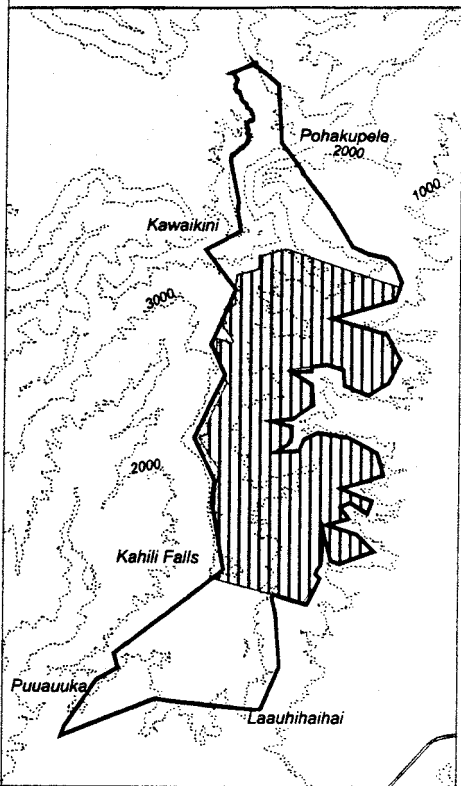

Map 38

Unit 10 - *Cyanea remyi* - b

Critical Habitat Unit 10

Critical Habitat for
Cyanea remyi - b

Elevation (1,000-ft. contours)

Major Road

Coastline

0.5 0 0.5 Miles

0.5 0 0.5 Kilometers