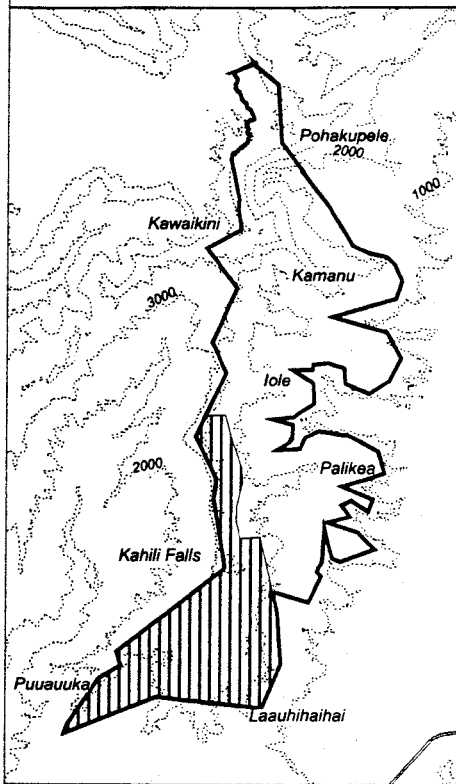

Map 39

Unit 10 - *Cyanea undulata* - a

Critical Habitat Unit 10

Critical Habitat for
Cyanea undulata - a

Elevation (1,000-ft. contours)

Major Road

Coastline

0.5 0 0.5 Miles

0.5 0 0.5 Kilometers