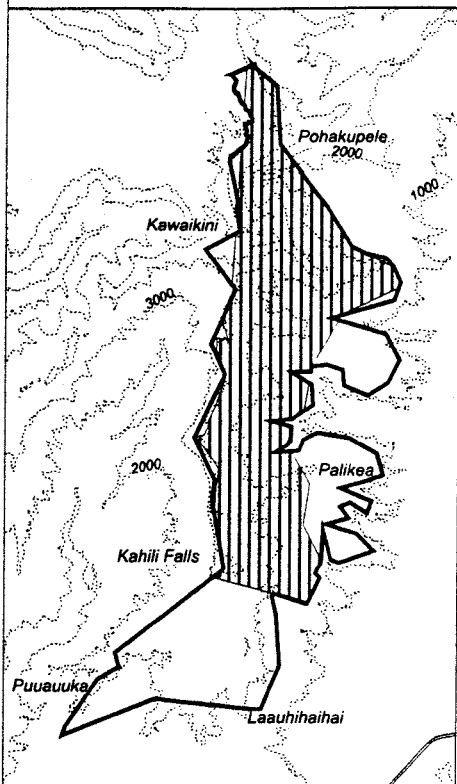

Map 40

Unit 10 - *Cyrtandra limahuliensis* - c

Critical Habitat Unit 10

Critical Habitat for
Cyrtandra limahuliensis - c

Elevation (1,000-ft. contours)

Major Road

Coastline

0.5 0 0.5 Miles

0.5 0 0.5 Kilometers