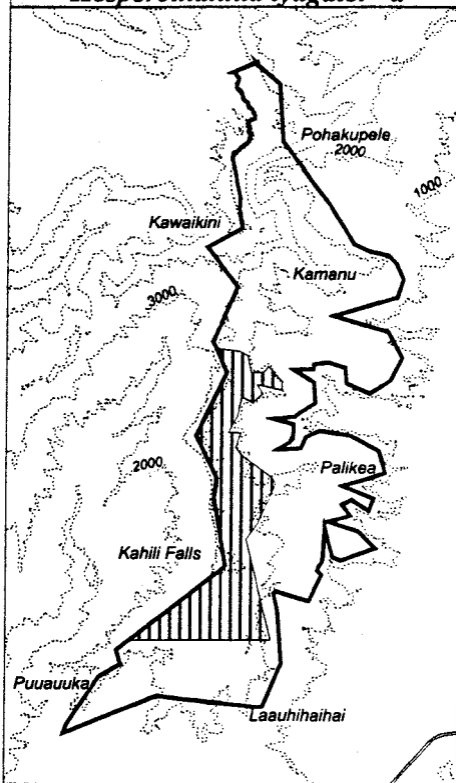

Map 43
Unit 10
Hesperomannia lydgatei - a

Critical Habitat Unit 10

Critical Habitat for
Hesperomannia lydgatei - a

Elevation (1,000-ft. contours)

Major Road

Coastline

0.5 0 0.5 Miles

0.5 0 0.5 Kilometers