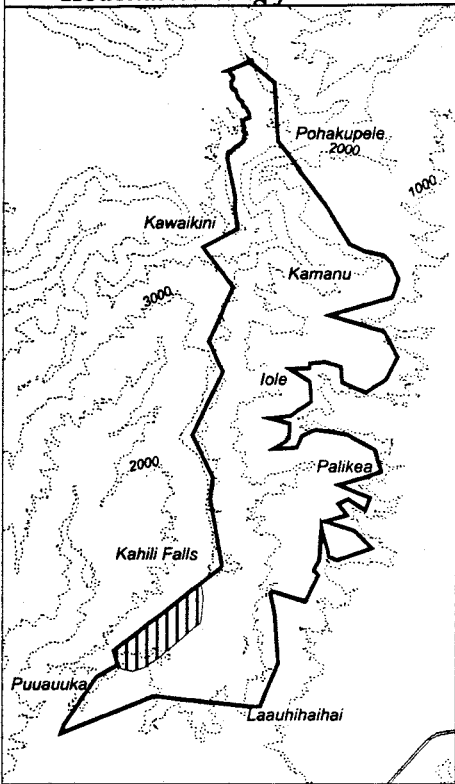

**Map 44**  
**Unit 10**  
*Isodendrion longifolium - b*

Critical Habitat Unit 10

Critical Habitat for  
*Isodendrion longifolium - b*

Elevation (1,000-ft. contours)

Major Road

Coastline

0.5 0 0.5 Miles

0.5 0 0.5 Kilometers