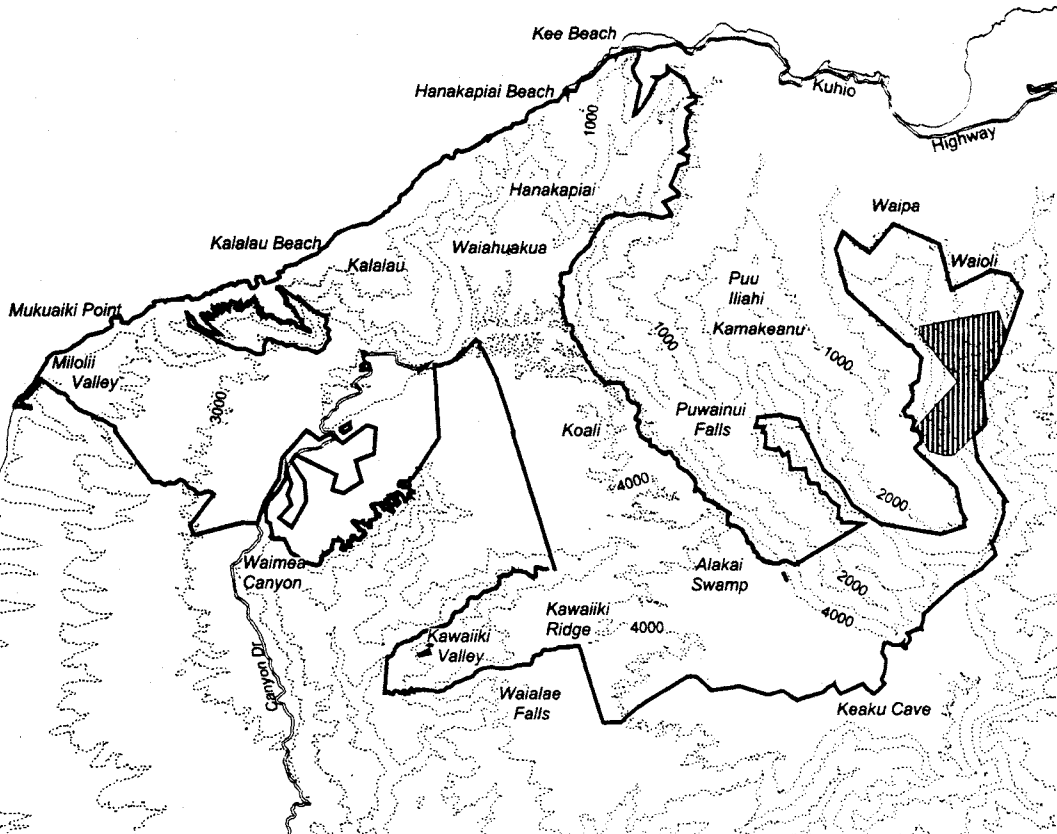

Map 54 Unit 11 - *Adenophorus periens* - c

Critical Habitat Unit 11

Critical Habitat for
Adenophorus periens - c

Elevation (1,000-ft. contours)

Major Road

Coastline

0 1 2 Miles

0 1 2 Kilometers